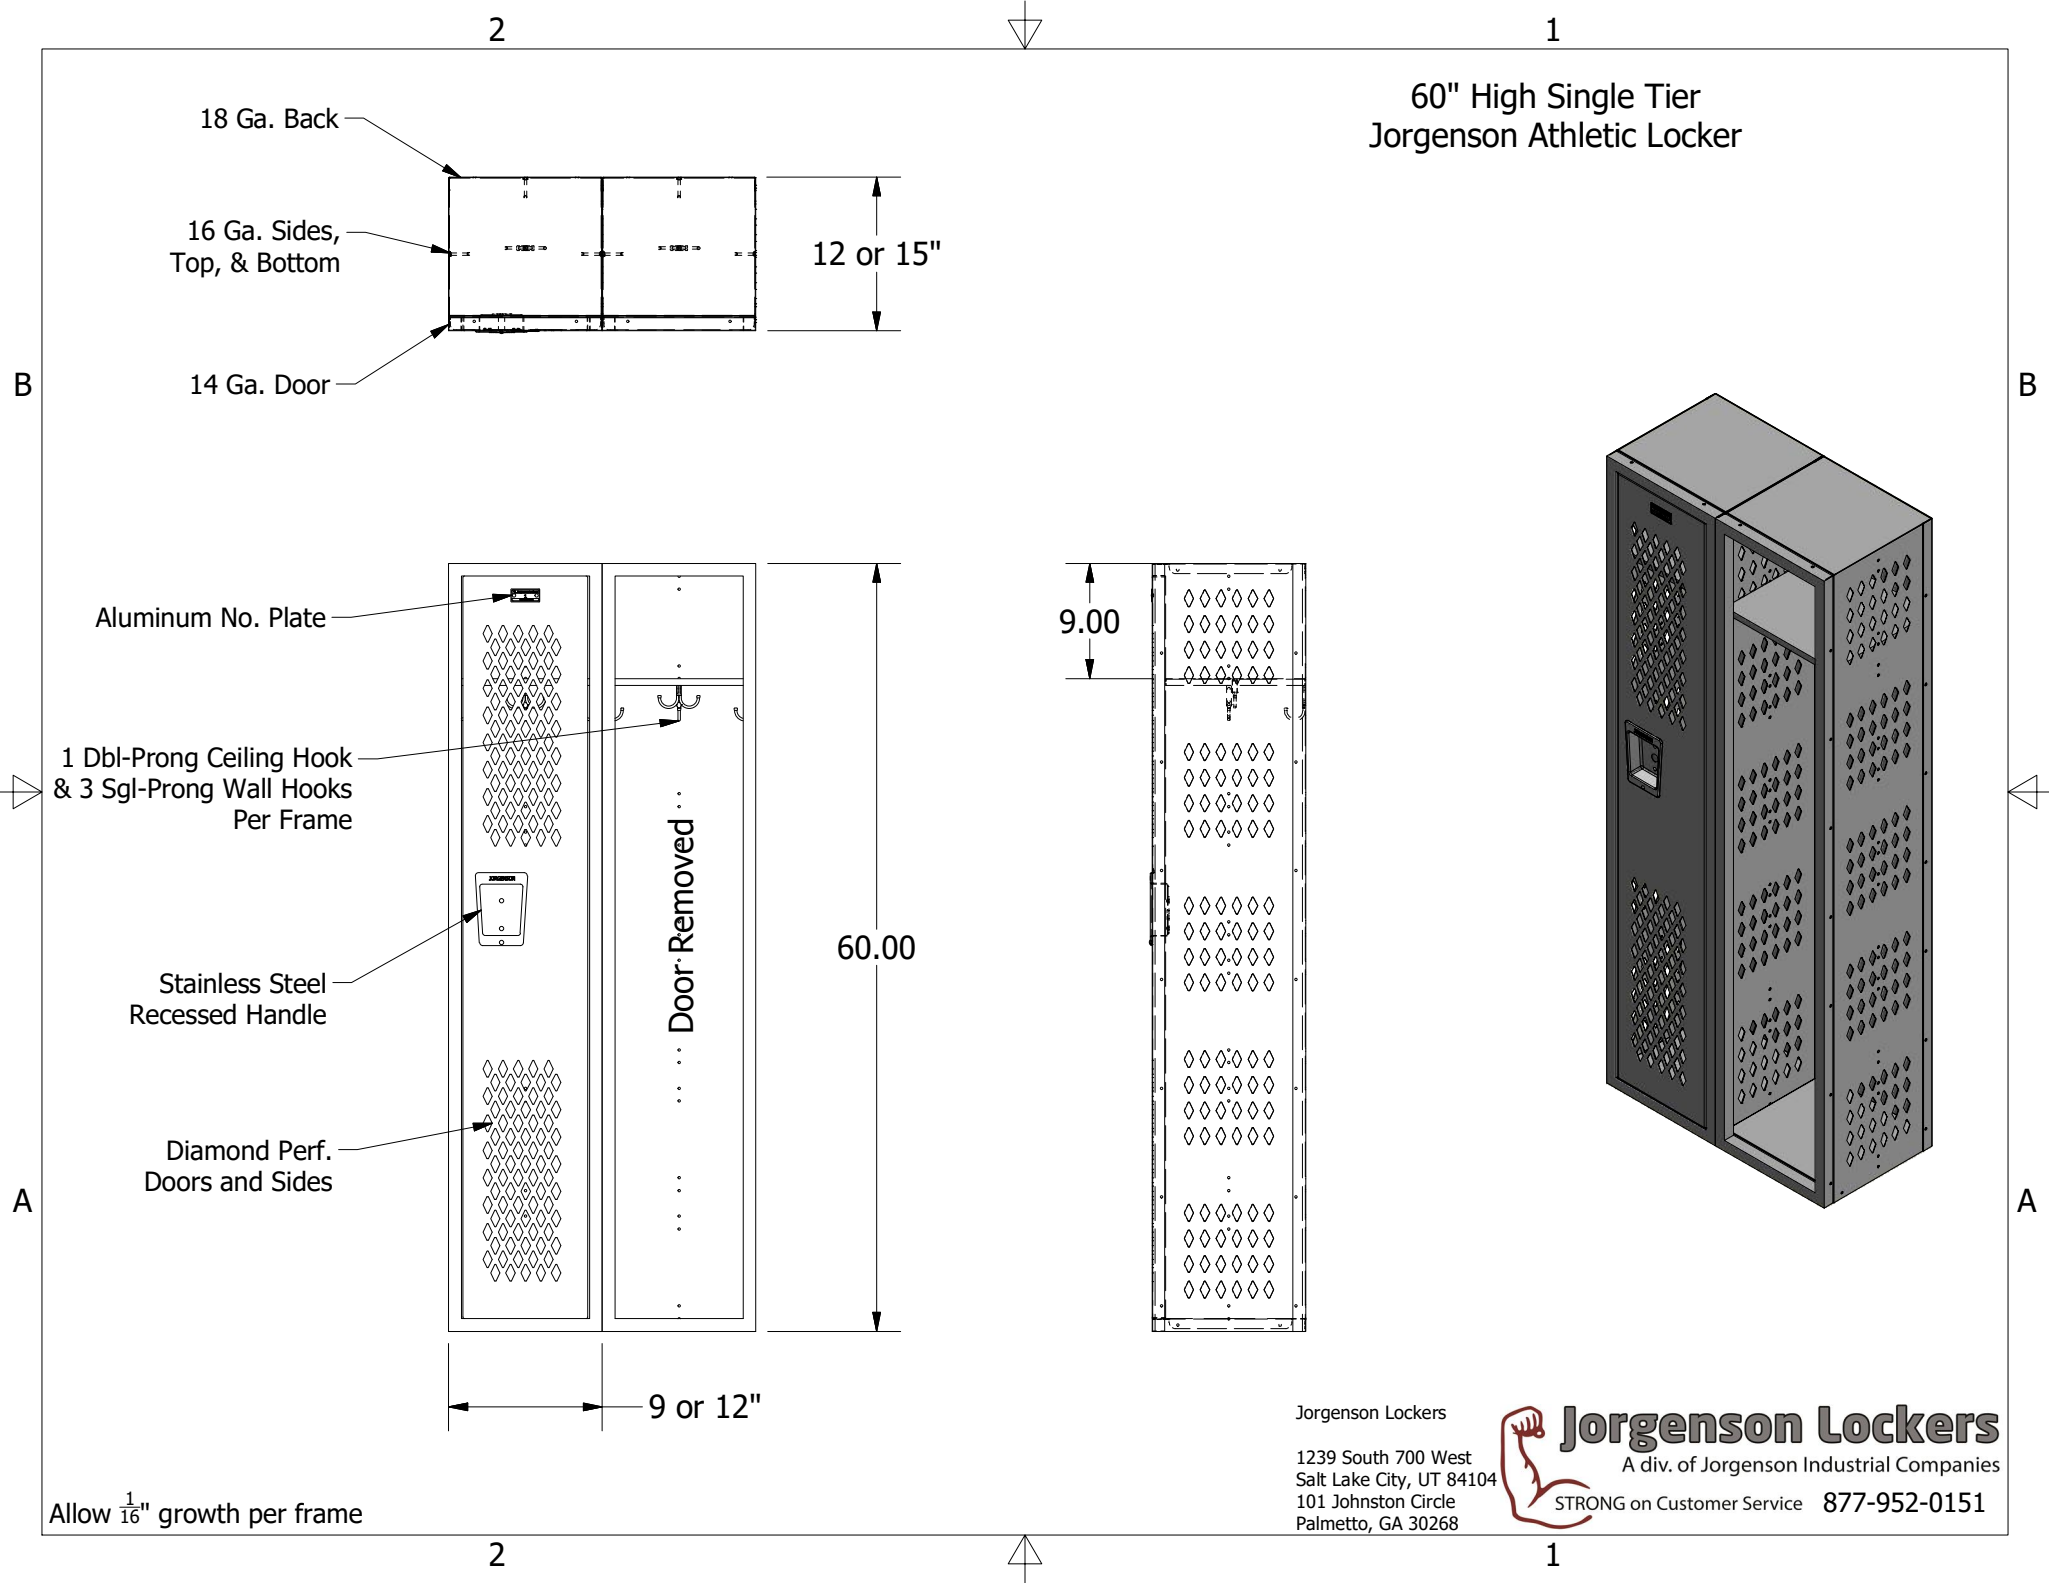

60" High Single Tier Jorgenson Athletic Locker

Allow $\frac{1}{16}$ " growth per frame

Jorgenson Lockers

1239 South 700 West
Salt Lake City, UT 84104
101 Johnston Circle
Palmetto, GA 30268

Jorgenson Lockers