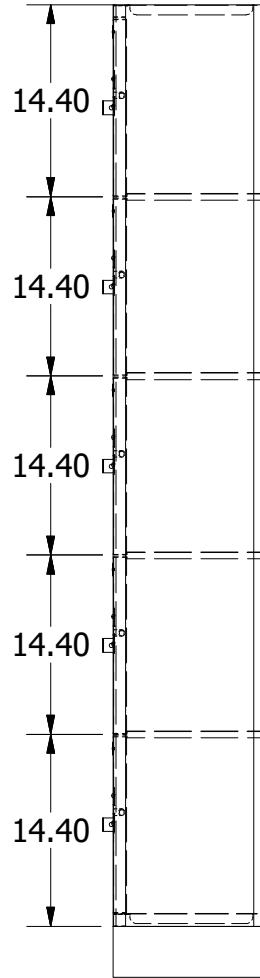

72" High 5 Tier
Jorgenson All-Welded Locker

18 Ga. Back

16 Ga. Sides,
Top, & Bottom

14 Ga. Door

Aluminum No. Plate

Padlock Staple/ Door Pull
w/ Lock Hole Cover Plate

Flat-faced or
Diamond Perf.
Doors and Sides

Welded Channel base

Doors Removed

Allow $\frac{1}{16}$ " growth per frame

12 or 15"

Jorgenson Lockers

1239 South 700 West
Salt Lake City, UT 84104
101 Johnston Circle
Palmetto, GA 30268

Jorgenson Lockers

A div. of Jorgenson Industrial Companies