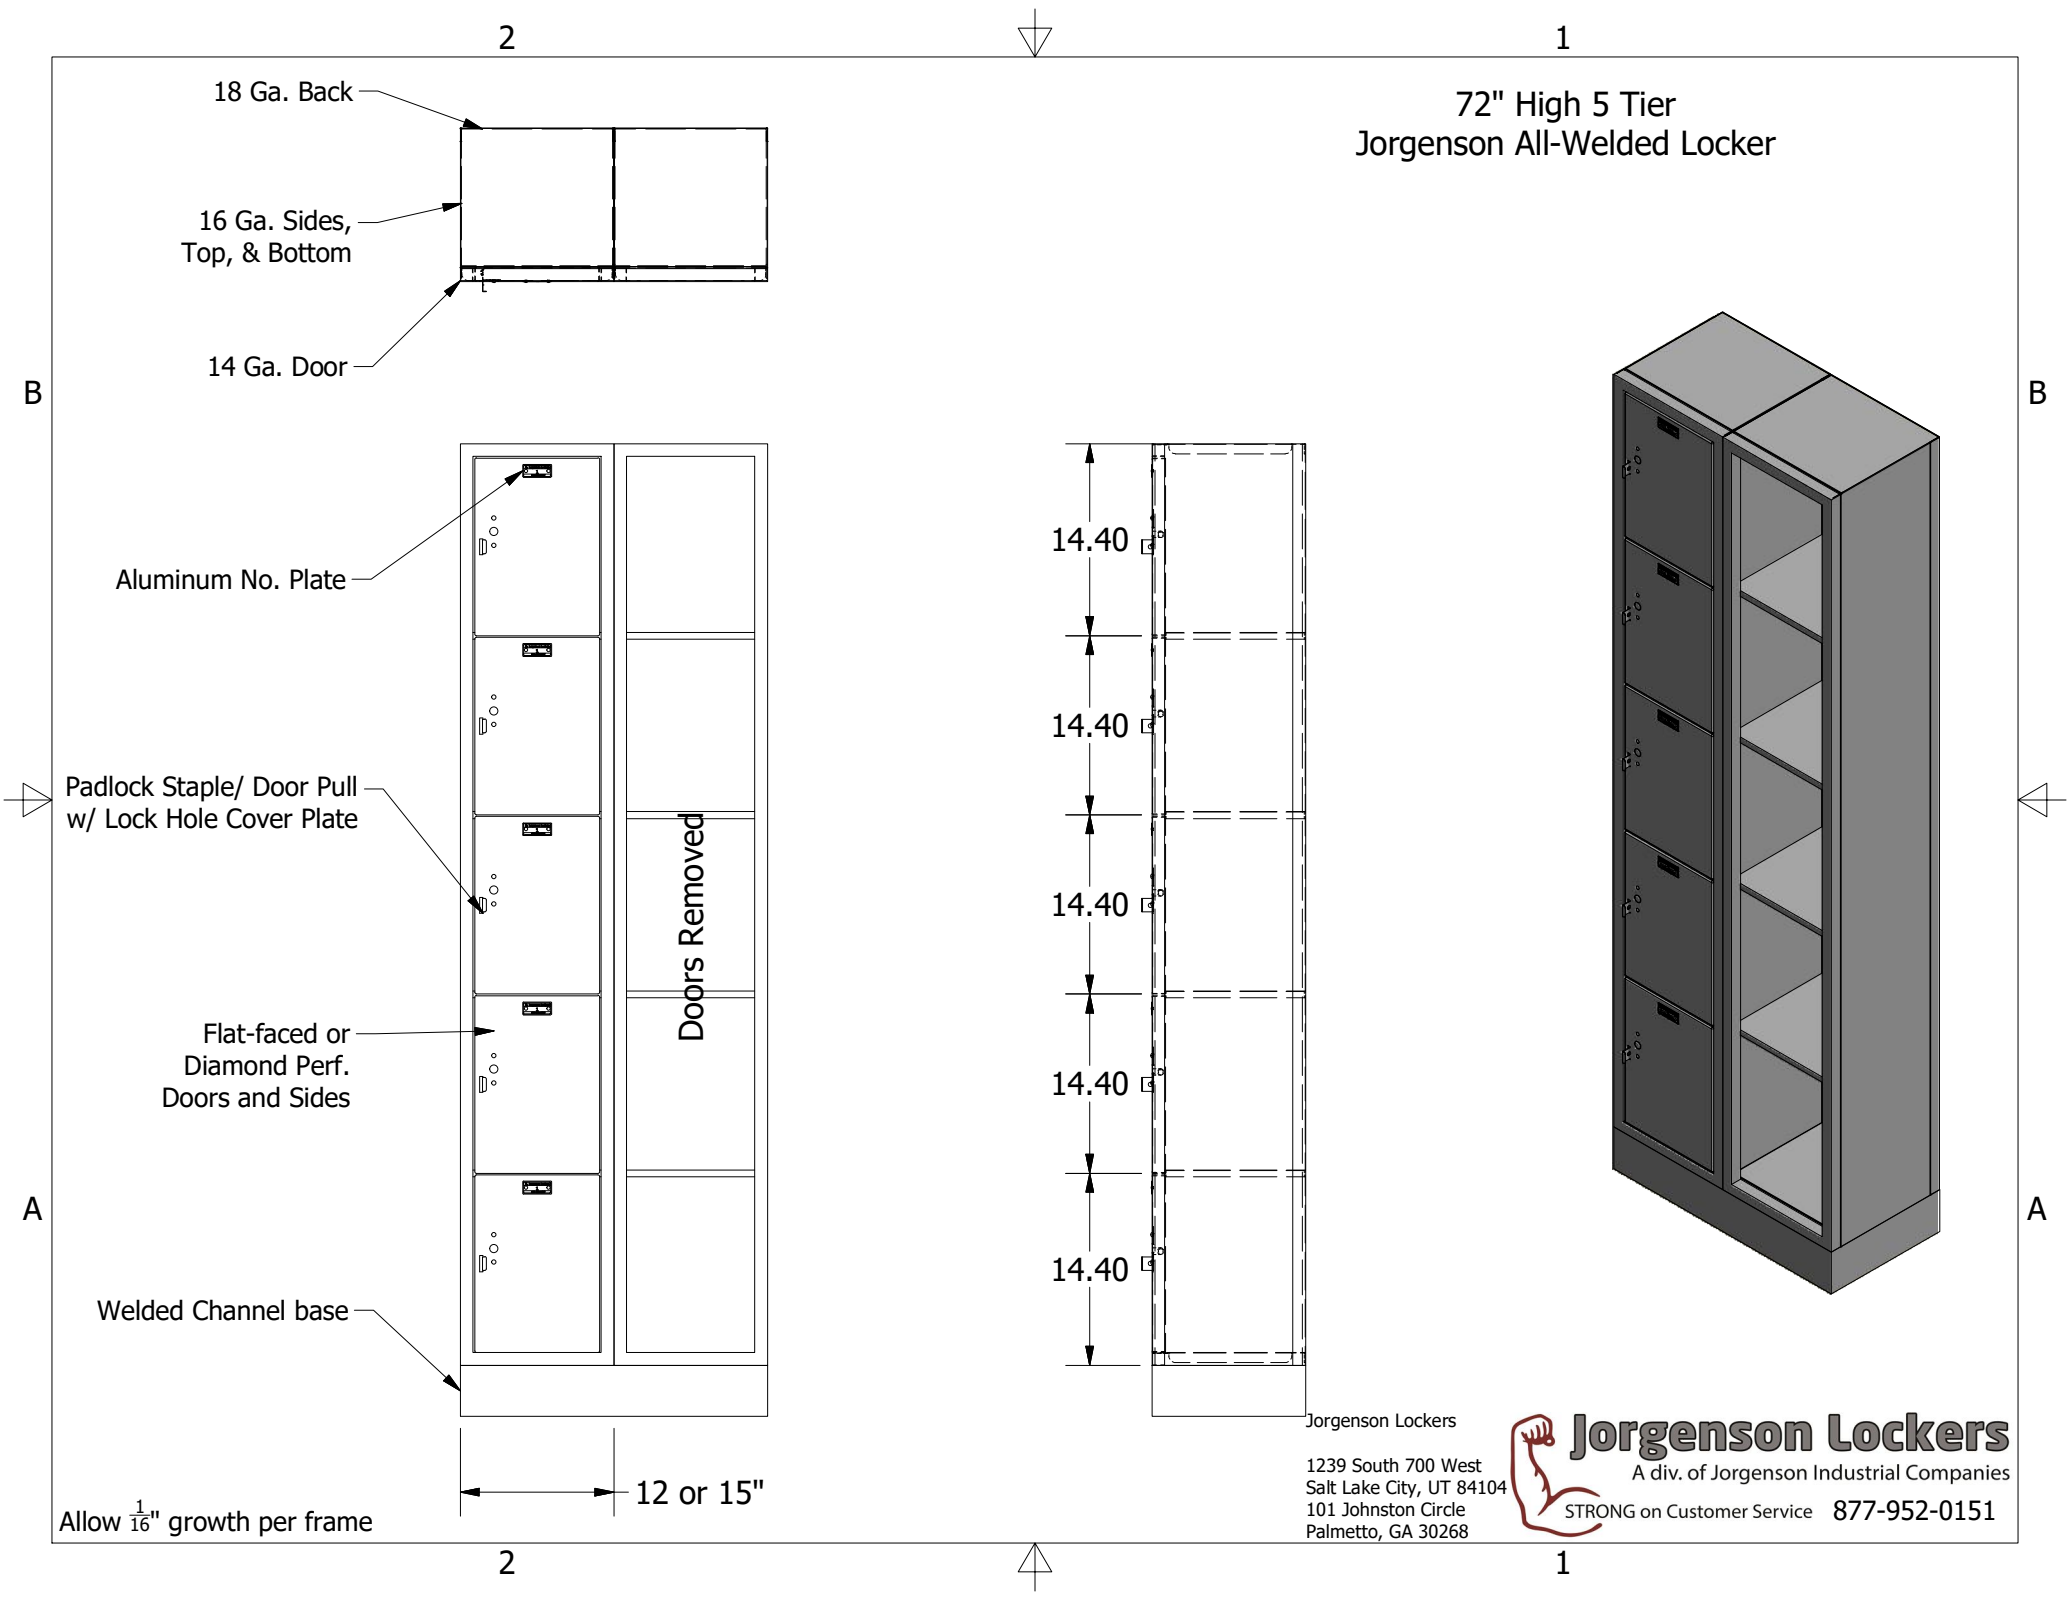

72" High 5 Tier
Jorgenson All-Welded Locker

18 Ga. Back

16 Ga. Sides,
Top, & Bottom

14 Ga. Door

Aluminum No. Plate

Padlock Staple/ Door Pull
w/ Lock Hole Cover Plate

Flat-faced or
Diamond Perf.
Doors and Sides

Welded Channel base

Doors Removed

Allow $\frac{1}{16}$ " growth per frame

12 or 15"

Jorgenson Lockers

1239 South 700 West
Salt Lake City, UT 84104
101 Johnston Circle
Palmetto, GA 30268

Jorgenson Lockers

A div. of Jorgenson Industrial Companies