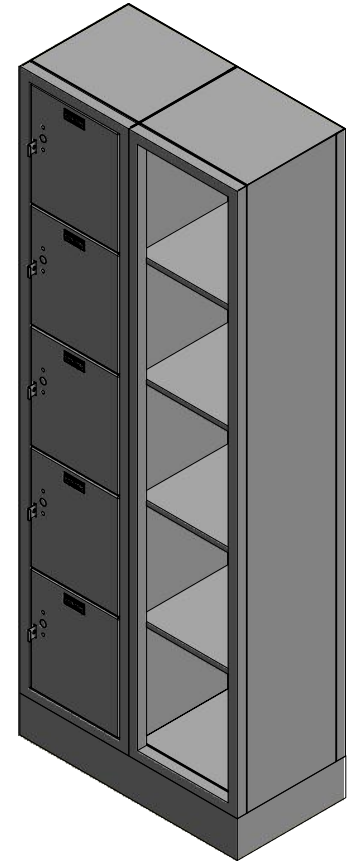

60" High 5 Tier
Jorgenson All-Welded Locker

18 Ga. Back

16 Ga. Sides,
Top, & Bottom

14 Ga. Door

B

Aluminum No. Plate

Padlock Staple/ Door Pull
w/ Lock Hole Cover Plate

Flat-faced or
Diamond Perf.
Doors and Sides

Welded Channel base

Doors Removed

12 or 15"

Allow $\frac{1}{16}$ " growth per frame

B

A

Jorgenson Lockers

1239 South 700 West
Salt Lake City, UT 84104
101 Johnston Circle
Palmetto, GA 30268