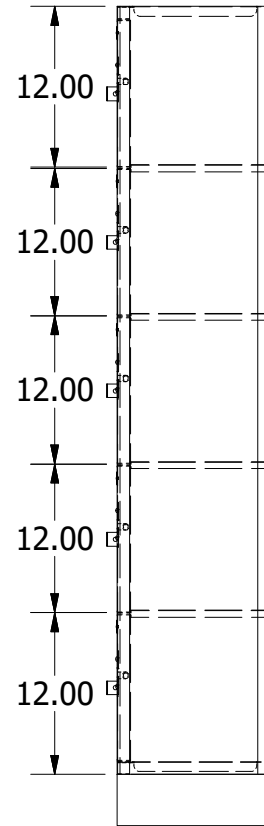

60" High 5 Tier
Jorgenson All-Welded Locker

18 Ga. Back

16 Ga. Sides,
Top, & Bottom

14 Ga. Door

B

Aluminum No. Plate

Padlock Staple/ Door Pull
w/ Lock Hole Cover Plate

Flat-faced or
Diamond Perf.
Doors and Sides

Welded Channel base

Doors Removed

12 or 15"

Allow $\frac{1}{16}$ " growth per frame

B

A

Jorgenson Lockers

1239 South 700 West
Salt Lake City, UT 84104
101 Johnston Circle
Palmetto, GA 30268