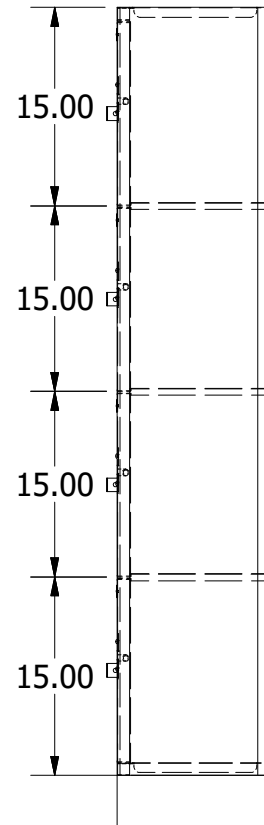

60" High 4 Tier
Jorgenson All-Welded Locker

Allow $\frac{1}{16}$ " growth per frame

Jorgenson Lockers

1239 South 700 West
Salt Lake City, UT 84104
101 Johnston Circle
Palmetto, GA 30268

Jorgenson Lockers

A div. of Jorgenson Industrial Companies