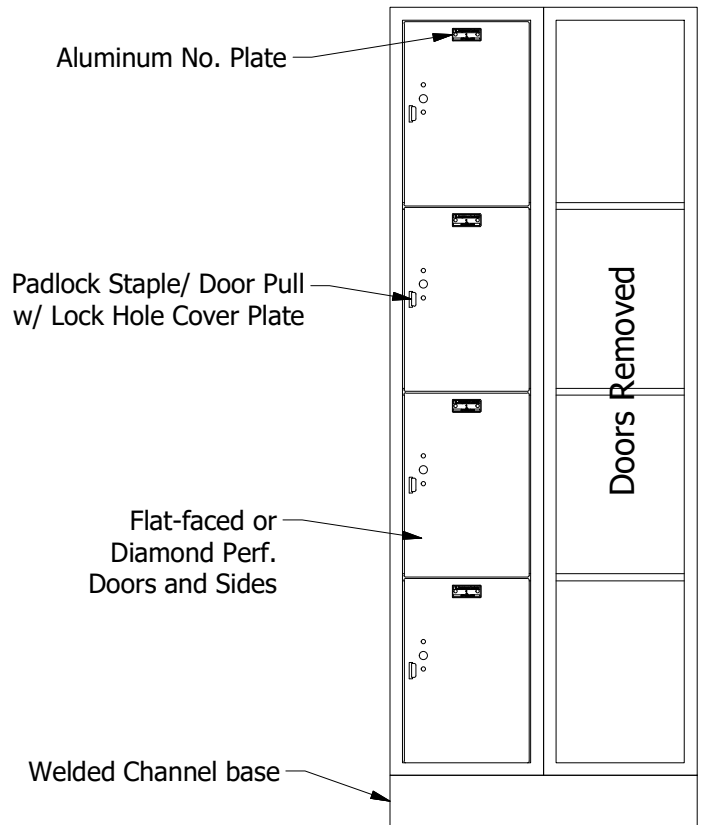

60" High 4 Tier
Jorgenson All-Welded Locker

Allow $\frac{1}{16}$ " growth per frame

Jorgenson Lockers

1239 South 700 West
Salt Lake City, UT 84104
101 Johnston Circle
Palmetto, GA 30268

Jorgenson Lockers

A div. of Jorgenson Industrial Companies