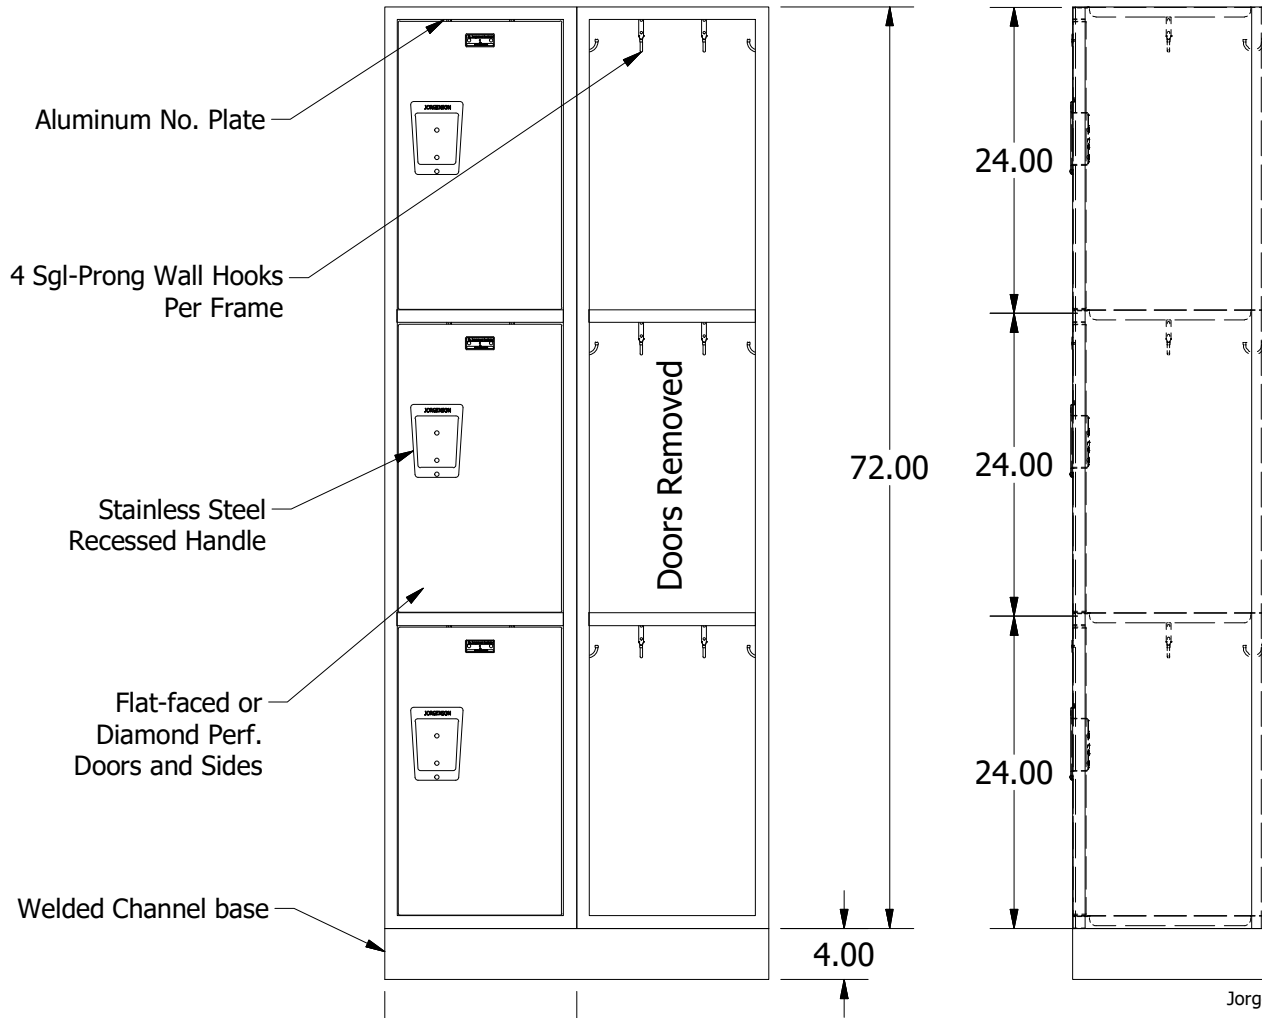

# 72" High 3 Tier Jorgenson All-Welded Locker

B

B

A

Allow  $\frac{1}{16}$ " growth per frame

2

1

Jorgenson Lockers