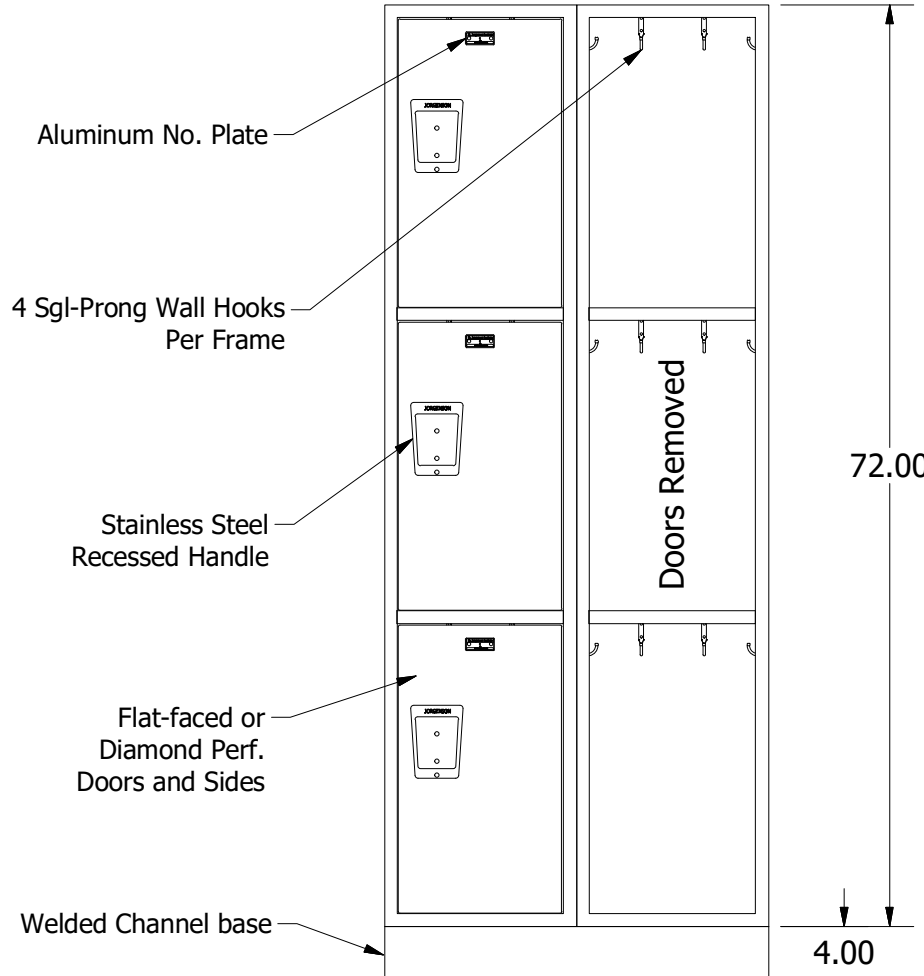

2

1

72" High 3 Tier Jorgenson All-Welded Locker

B

B

A

Allow $\frac{1}{16}$ " growth per frame

2