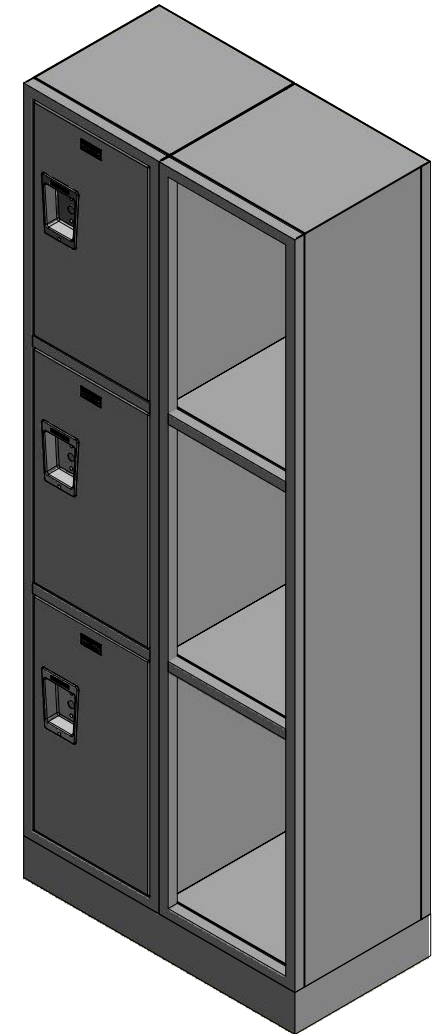

2

1

72" High 3 Tier Jorgenson All-Welded Locker

B

B

A

Allow $\frac{1}{16}$ " growth per frame

2