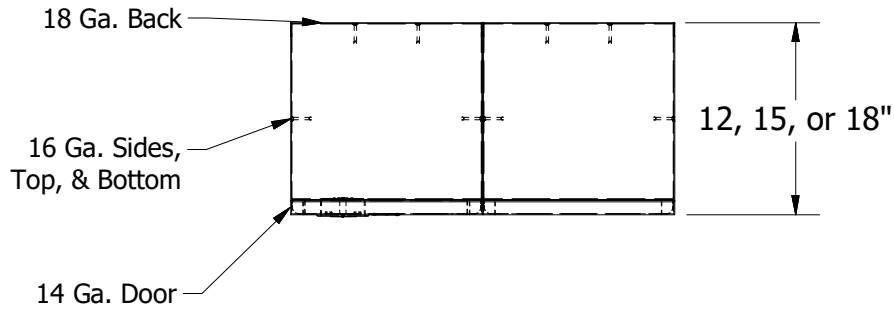

2

1

72" High 3 Tier Jorgenson All-Welded Locker

B

B

A

Allow $\frac{1}{16}$ " growth per frame

2