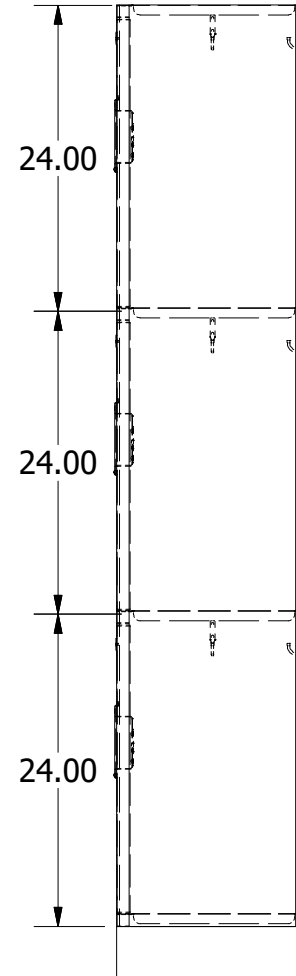

2

1

72" High 3 Tier Jorgenson All-Welded Locker

B

B

A

Allow $\frac{1}{16}$ " growth per frame

2