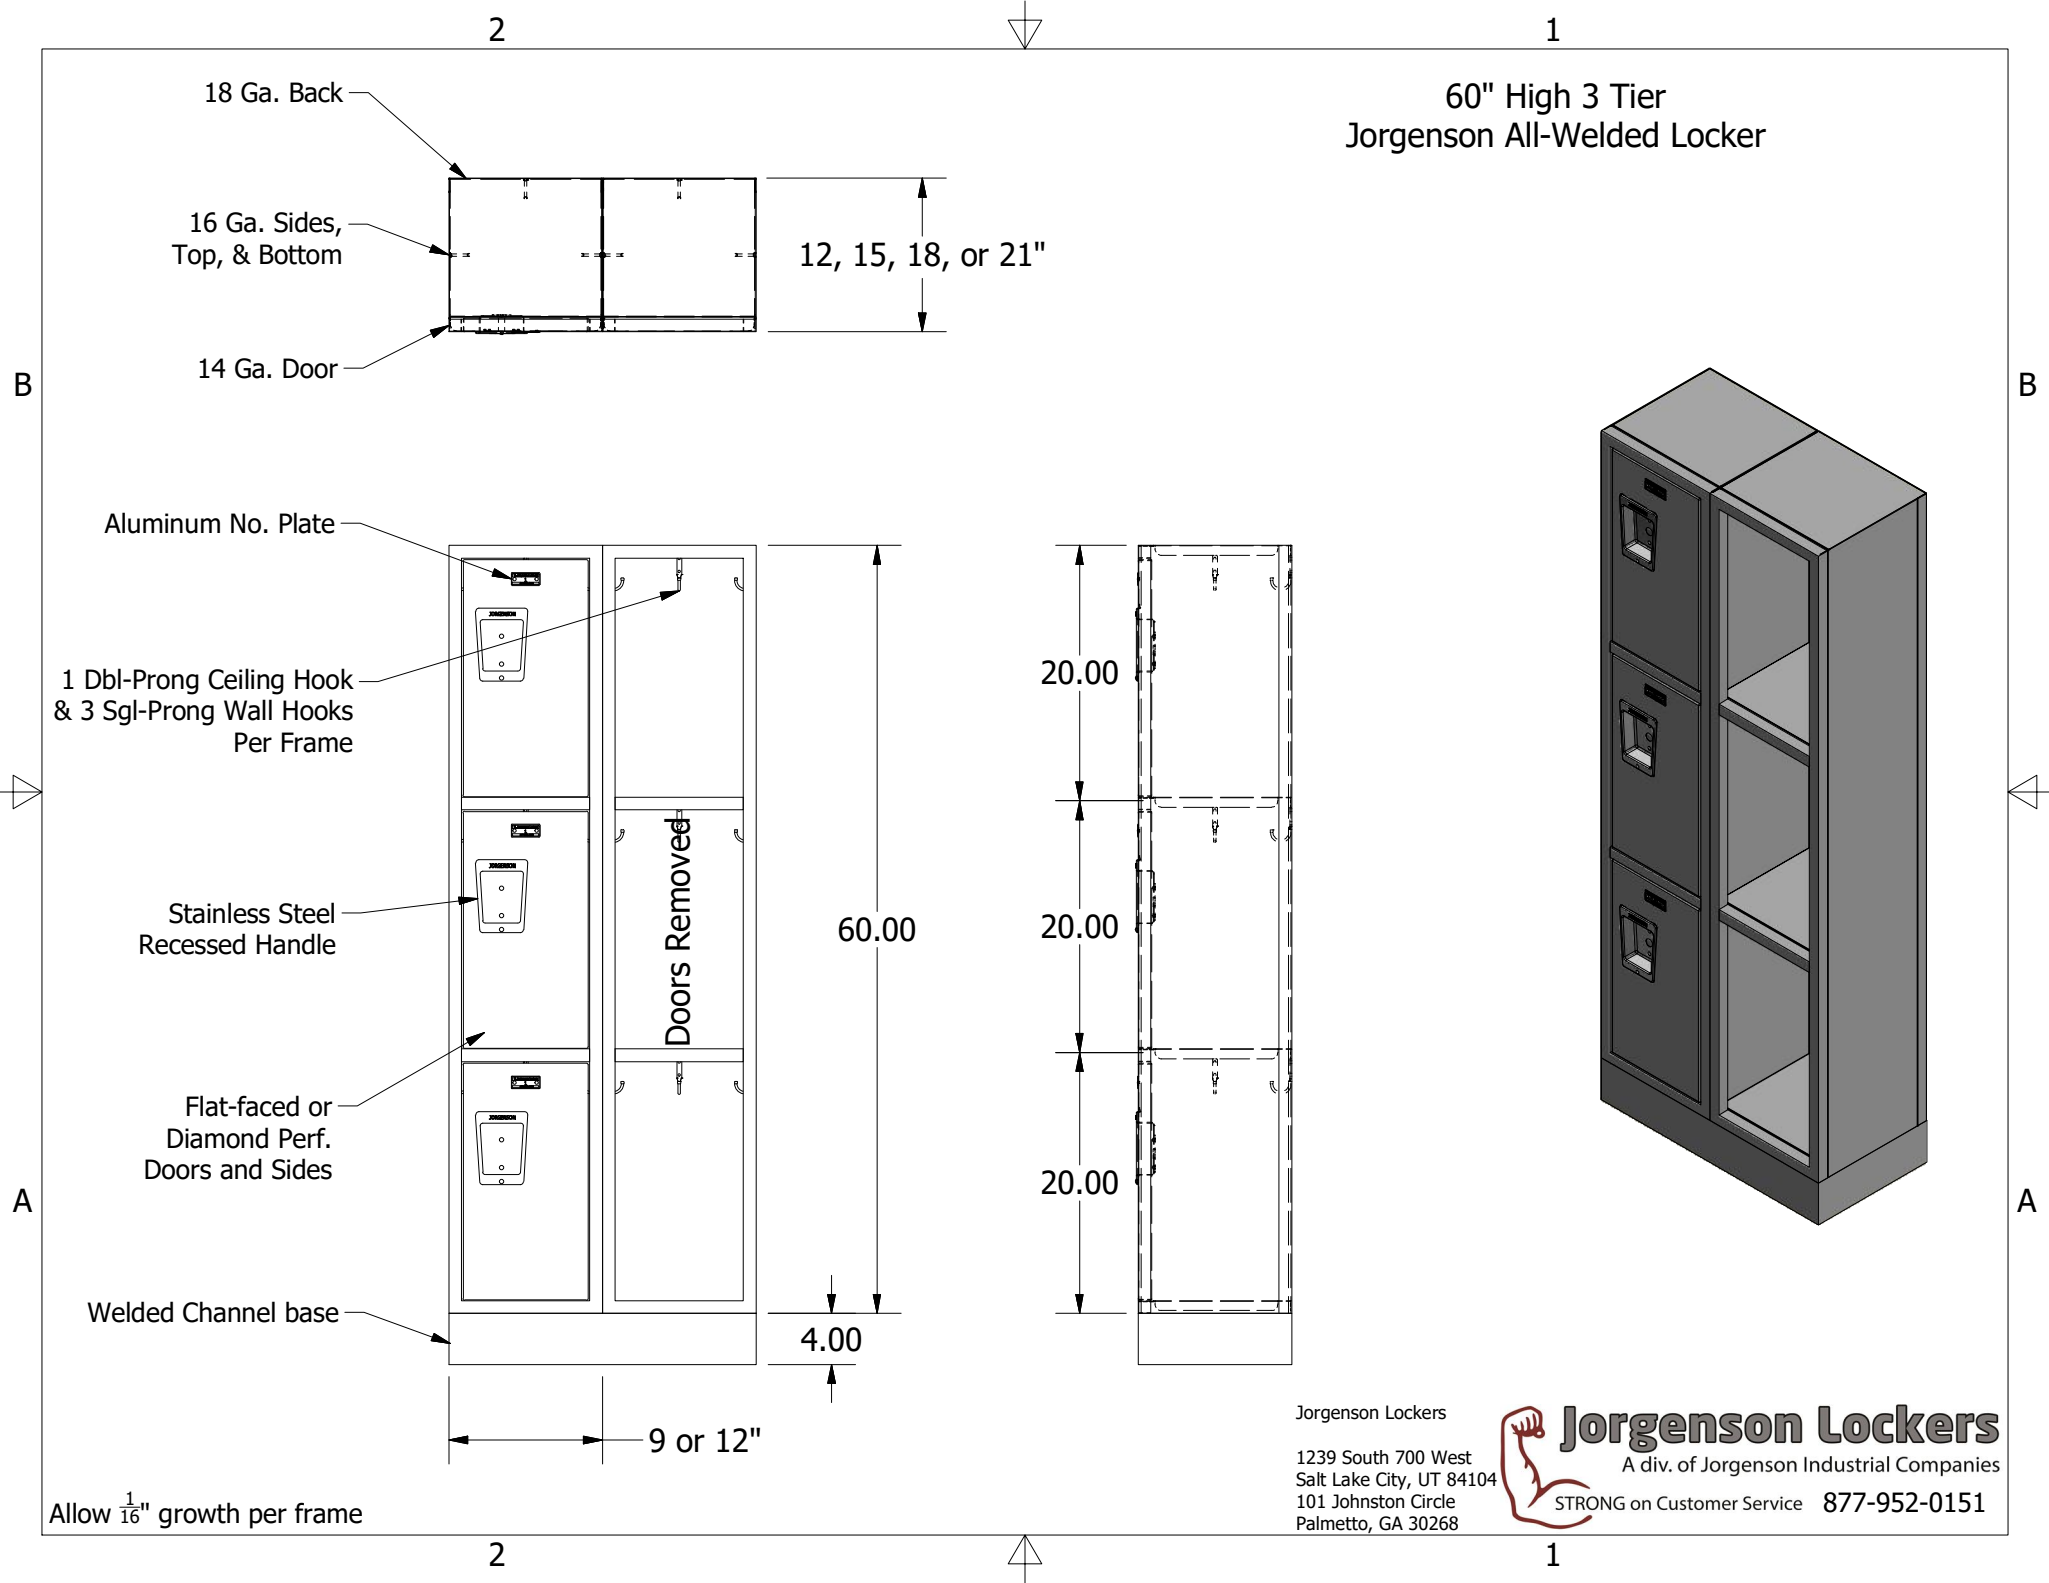

60" High 3 Tier  
Jorgenson All-Welded Locker

Allow  $\frac{1}{16}$ " growth per frame

Jorgenson Lockers

1239 South 700 West  
Salt Lake City, UT 84104  
101 Johnston Circle  
Palmetto, GA 30268

**Jorgenson Lockers**