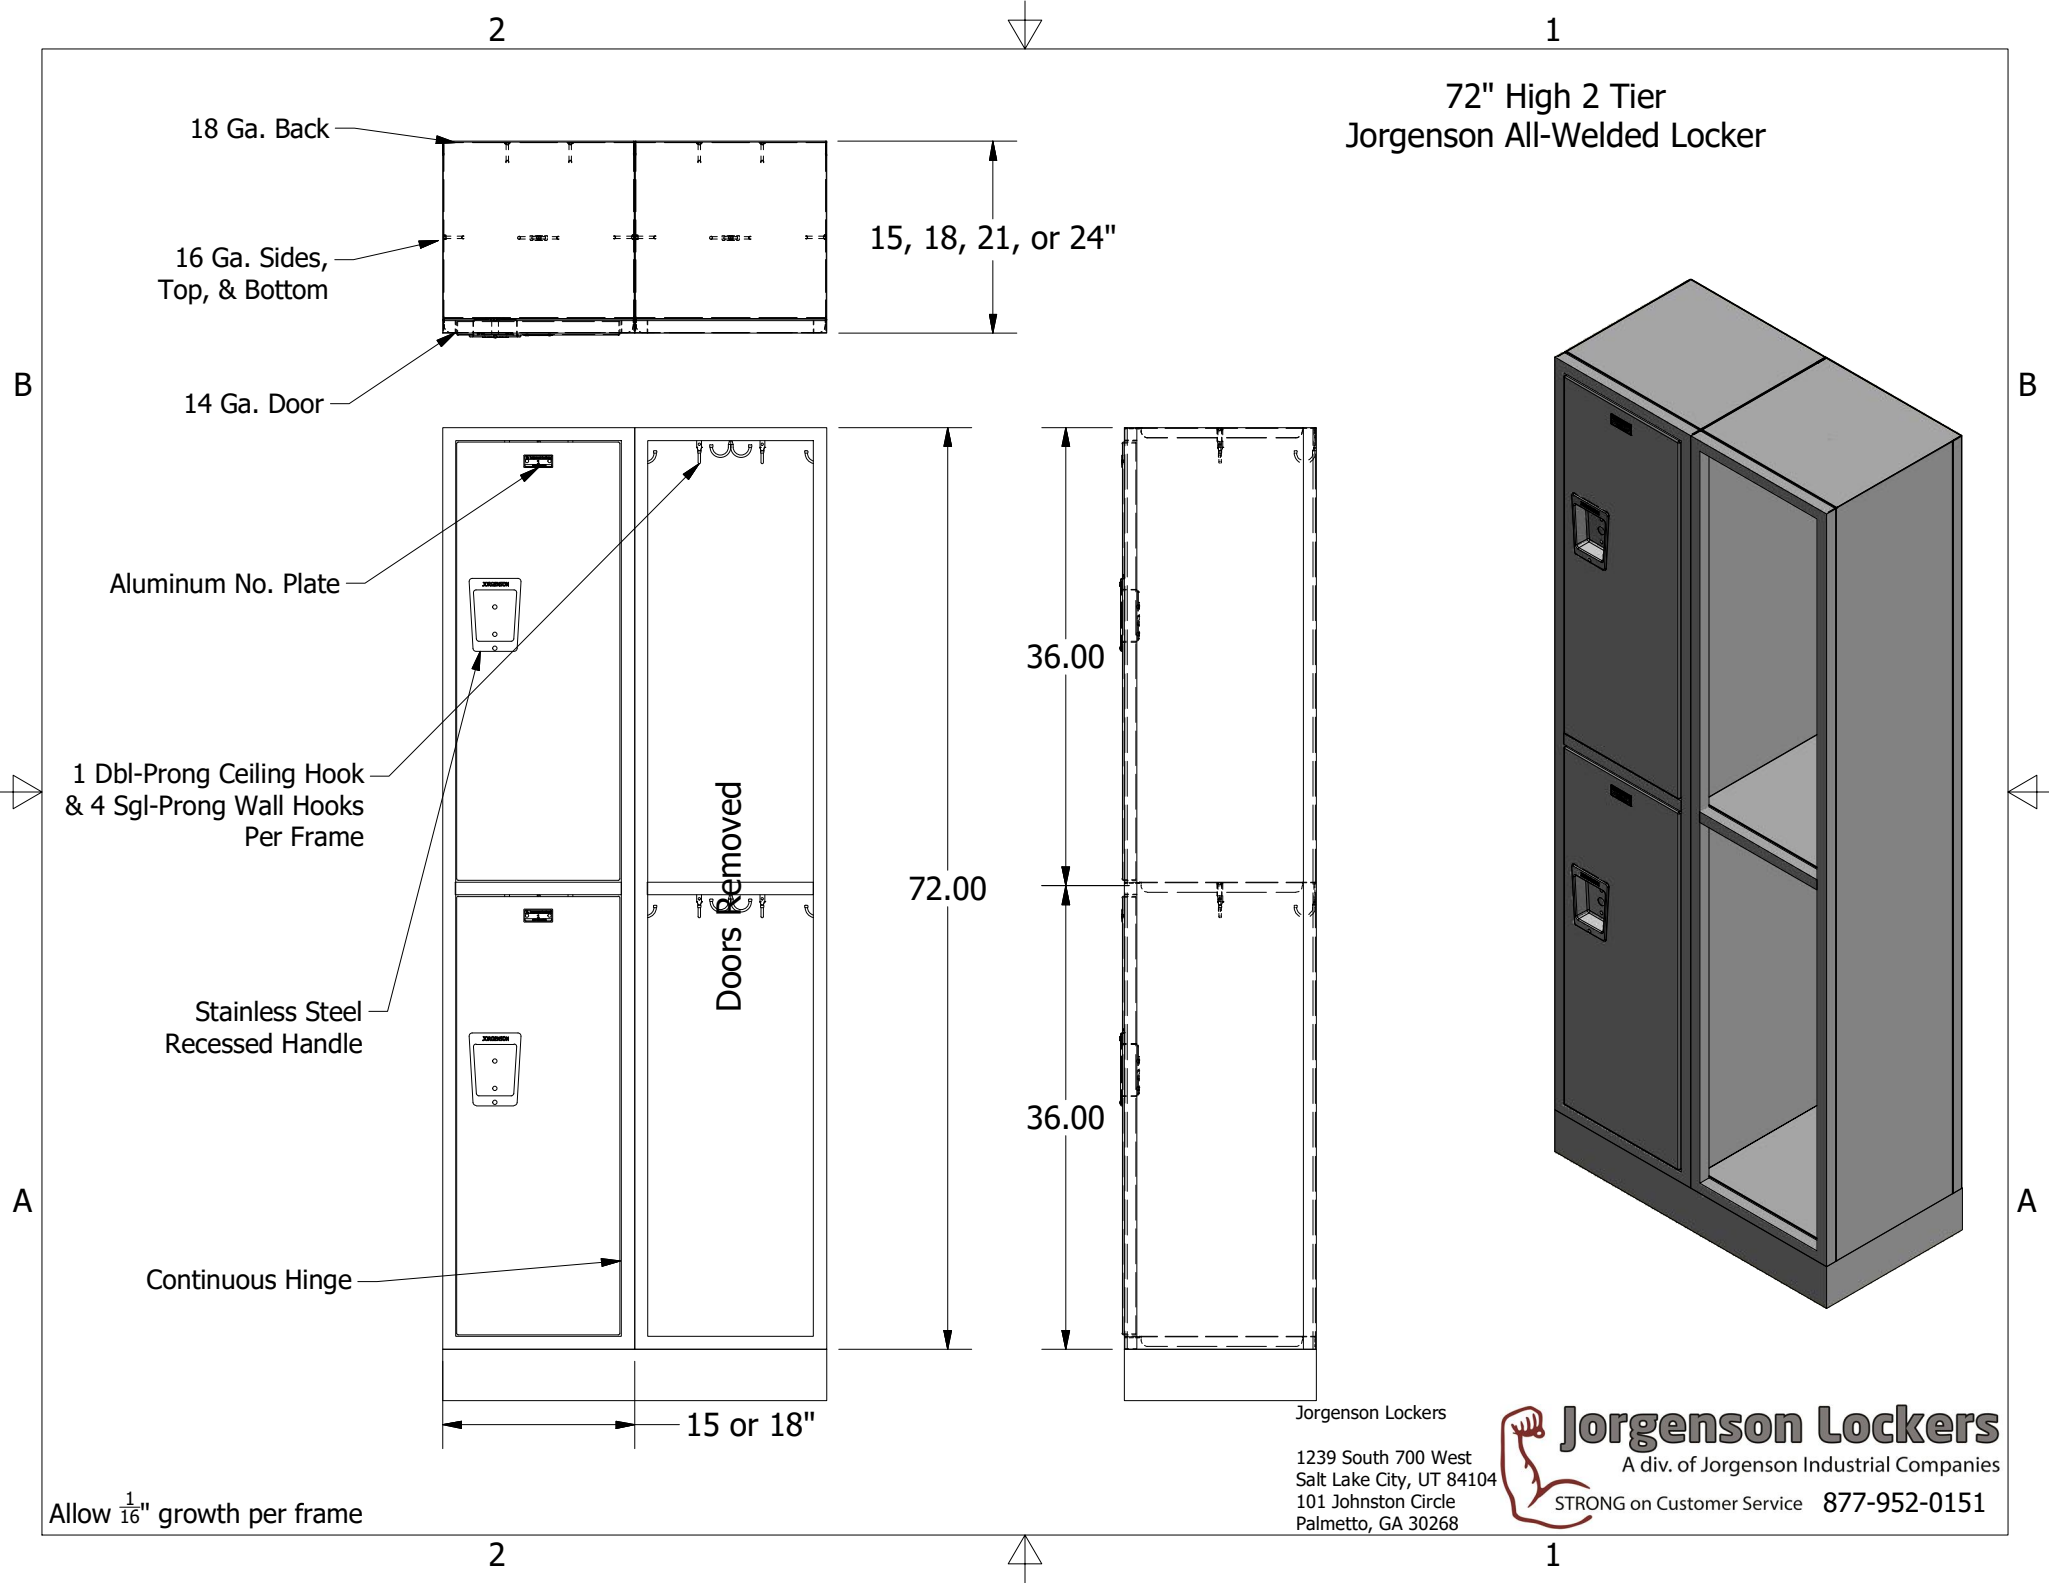

72" High 2 Tier
Jorgenson All-Welded Locker

18 Ga. Back
16 Ga. Sides, Top, & Bottom
14 Ga. Door

15, 18, 21, or 24"

Aluminum No. Plate
1 Dbl-Prong Ceiling Hook & 4 Sgl-Prong Wall Hooks Per Frame

Stainless Steel Recessed Handle

Continuous Hinge

Doors Removed

36.00

72.00

36.00

15 or 18"

Allow $\frac{1}{16}$ " growth per frame

Jorgenson Lockers