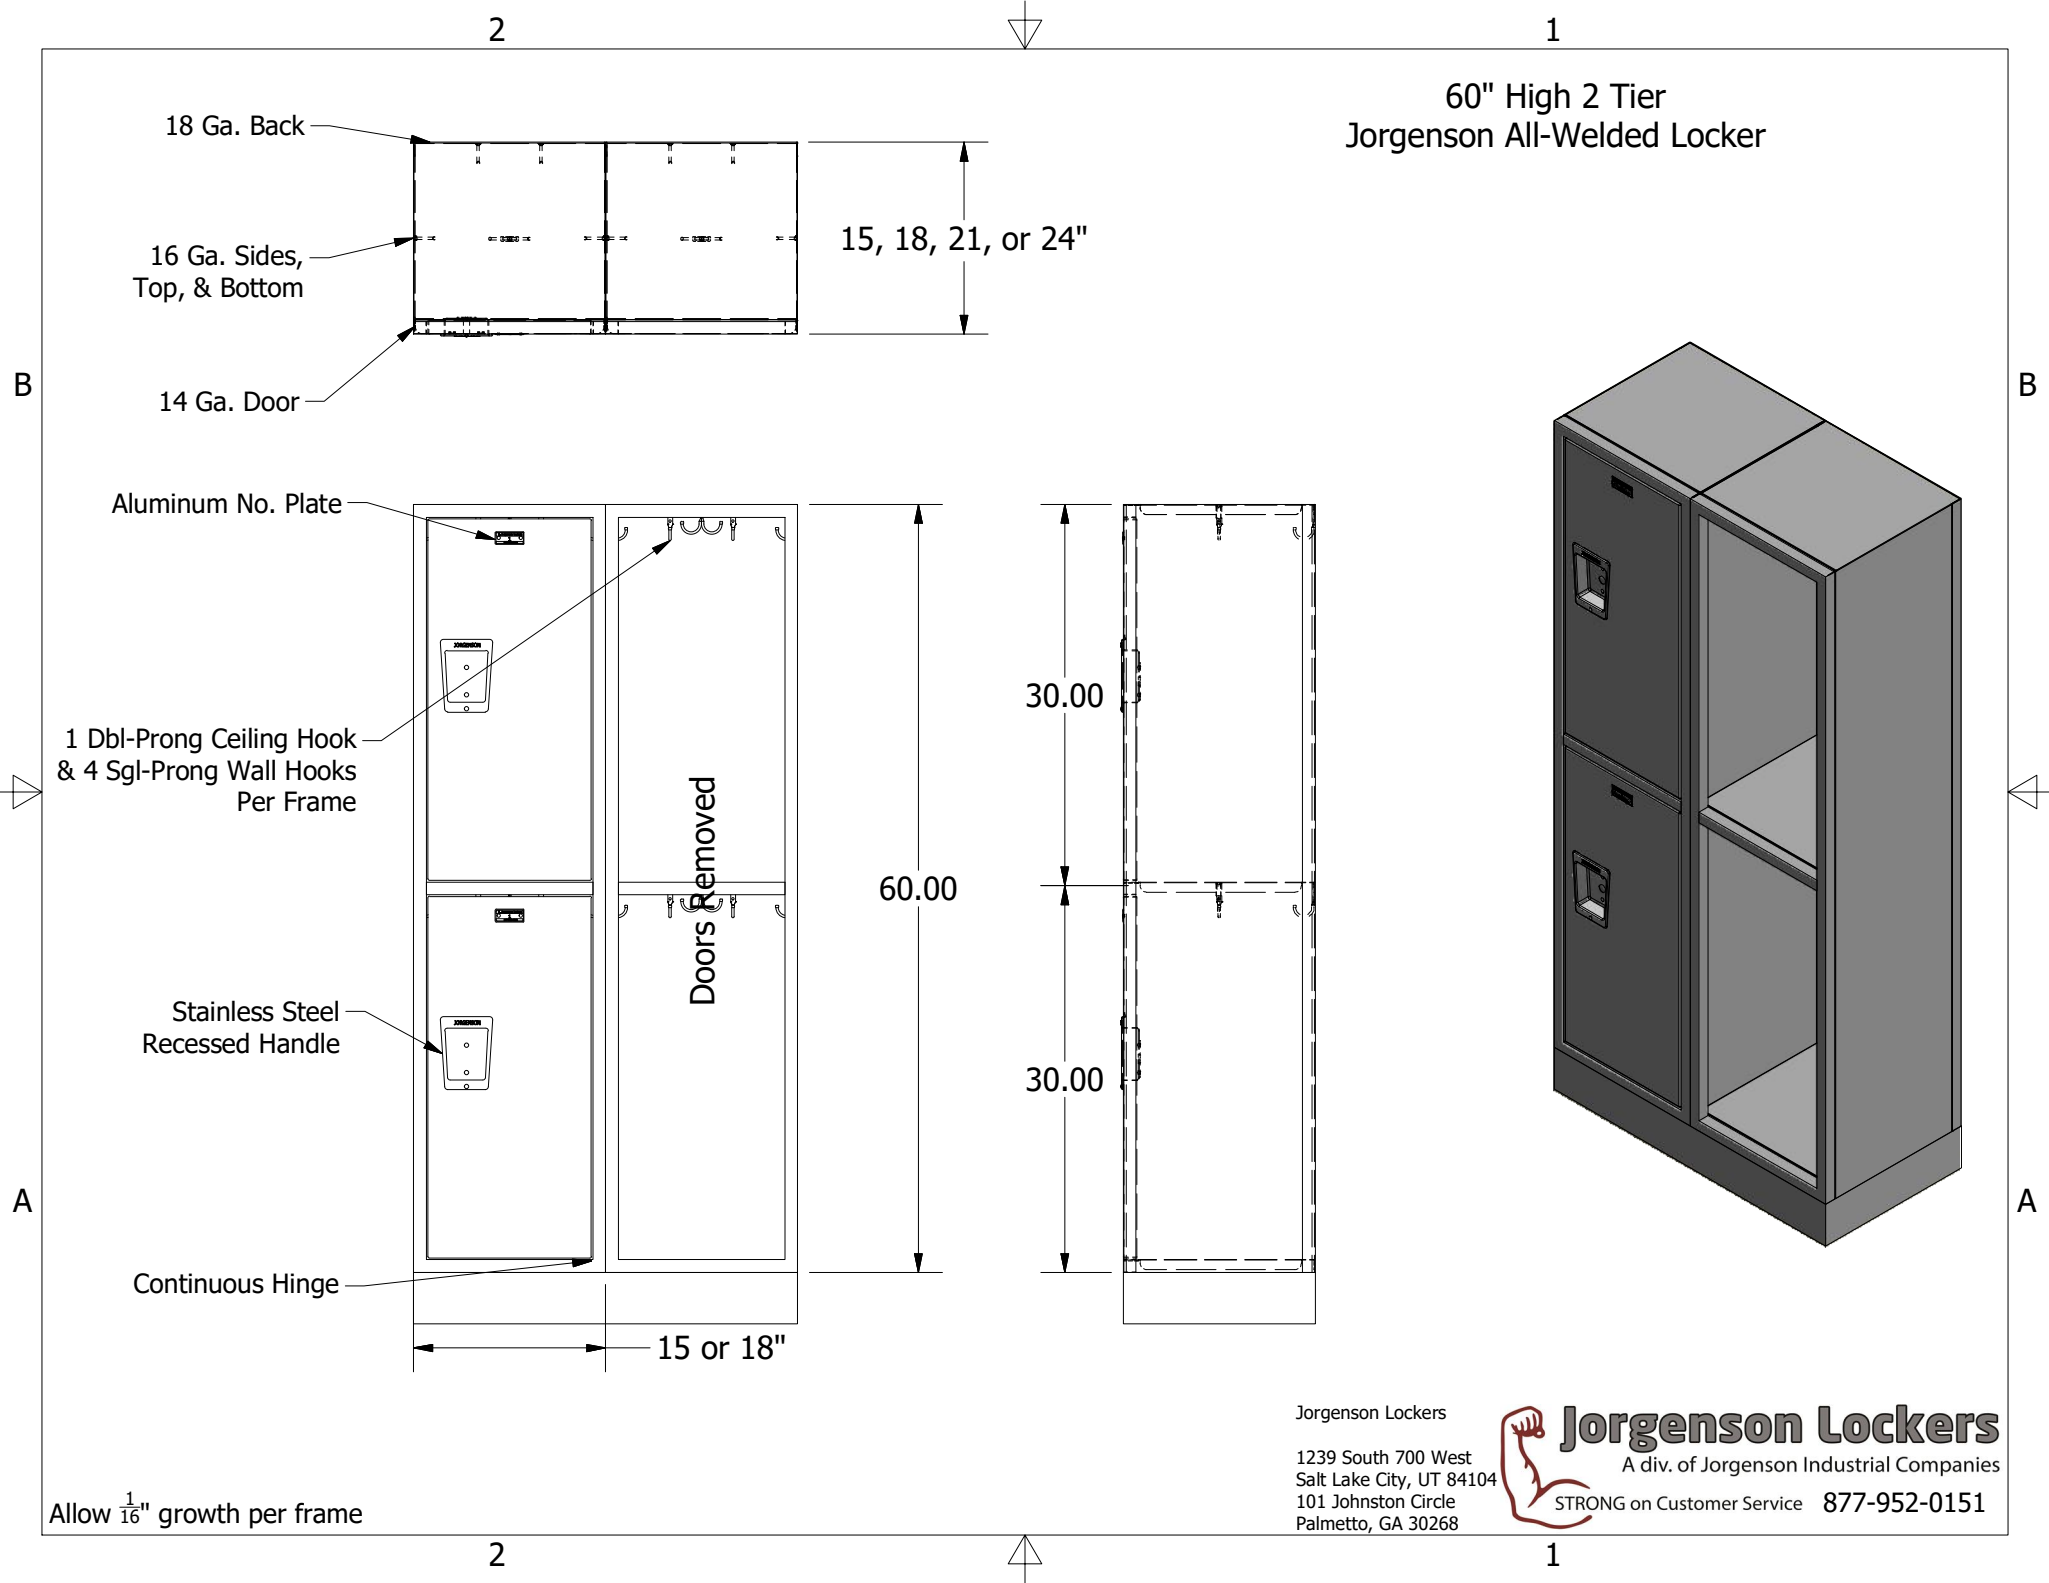

60" High 2 Tier  
Jorgenson All-Welded Locker

Allow  $\frac{1}{16}$ " growth per frame

Jorgenson Lockers

1239 South 700 West  
Salt Lake City, UT 84104  
101 Johnston Circle  
Palmetto, GA 30268

**Jorgenson Lockers**  
A div. of Jorgenson Industrial Companies  
STRONG on Customer Service 877-952-0151