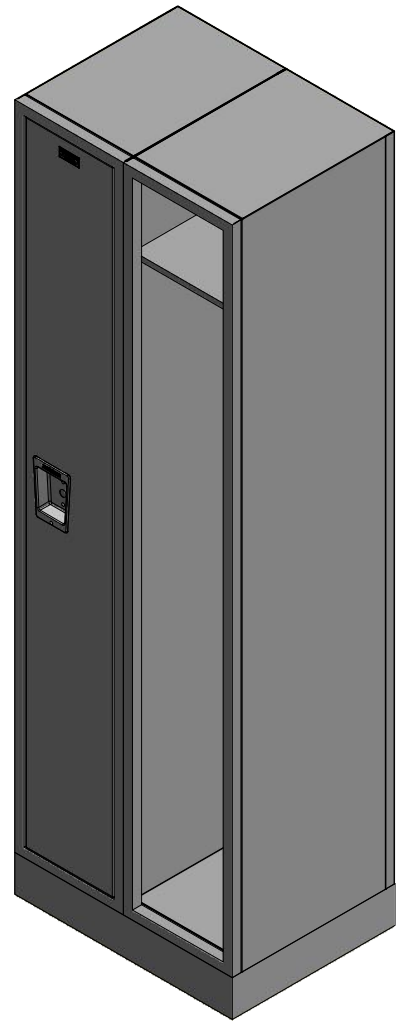

# 72" High Single Tier Jorgenson All-Welded Locker

18 Ga. Back

16 Ga. Sides,  
Top, & Bottom

14 Ga. Door

18, 21, or 24"

Aluminum No. Plate

1 Coat Rod &  
3 Sgl-Prong Wall Hooks  
Per Frame

Stainless Steel  
Recessed Handle

Flat-faced or  
Diamond Perf.  
Doors and Sides

Welded Channel base

72.00

4.00

9 or 12"

Allow  $\frac{1}{16}$ " growth per frame

Jorgenson Lockers

1239 South 700 West  
Salt Lake City, UT 84104  
101 Johnston Circle  
Palmetto, GA 30268