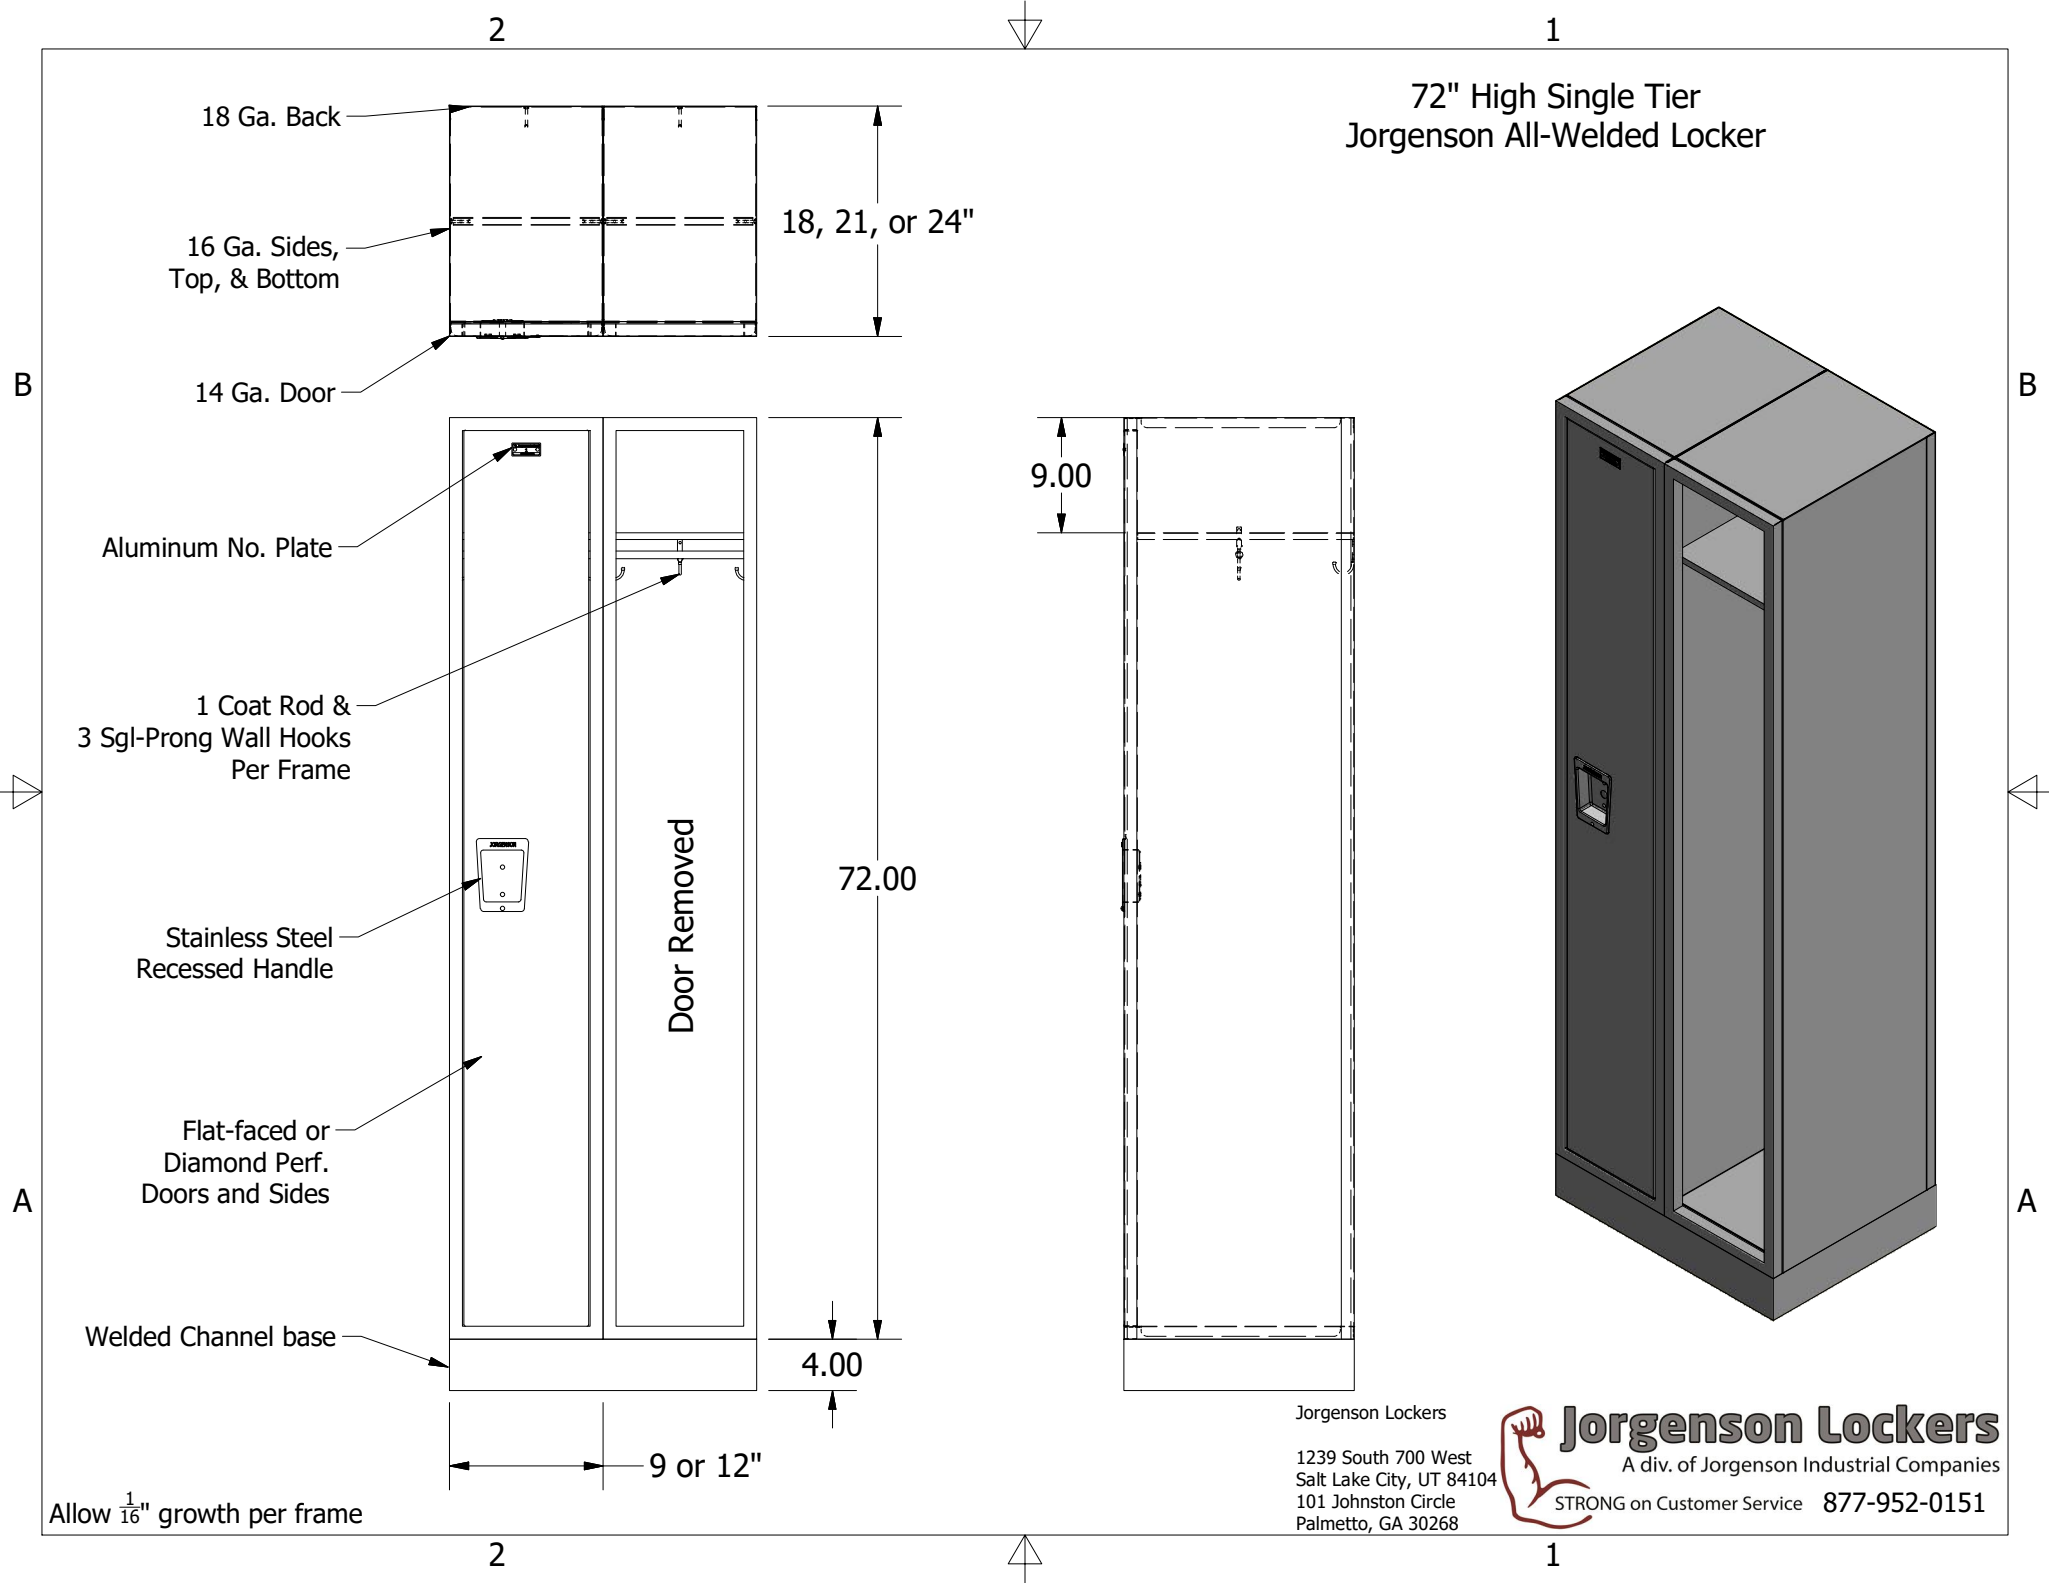

# 72" High Single Tier Jorgenson All-Welded Locker

18 Ga. Back

16 Ga. Sides,  
Top, & Bottom

14 Ga. Door

18, 21, or 24"

Aluminum No. Plate

1 Coat Rod &  
3 Sgl-Prong Wall Hooks  
Per Frame

Stainless Steel  
Recessed Handle

Flat-faced or  
Diamond Perf.  
Doors and Sides

Welded Channel base

72.00

4.00

9 or 12"

Allow  $\frac{1}{16}$ " growth per frame

Jorgenson Lockers

1239 South 700 West  
Salt Lake City, UT 84104  
101 Johnston Circle  
Palmetto, GA 30268