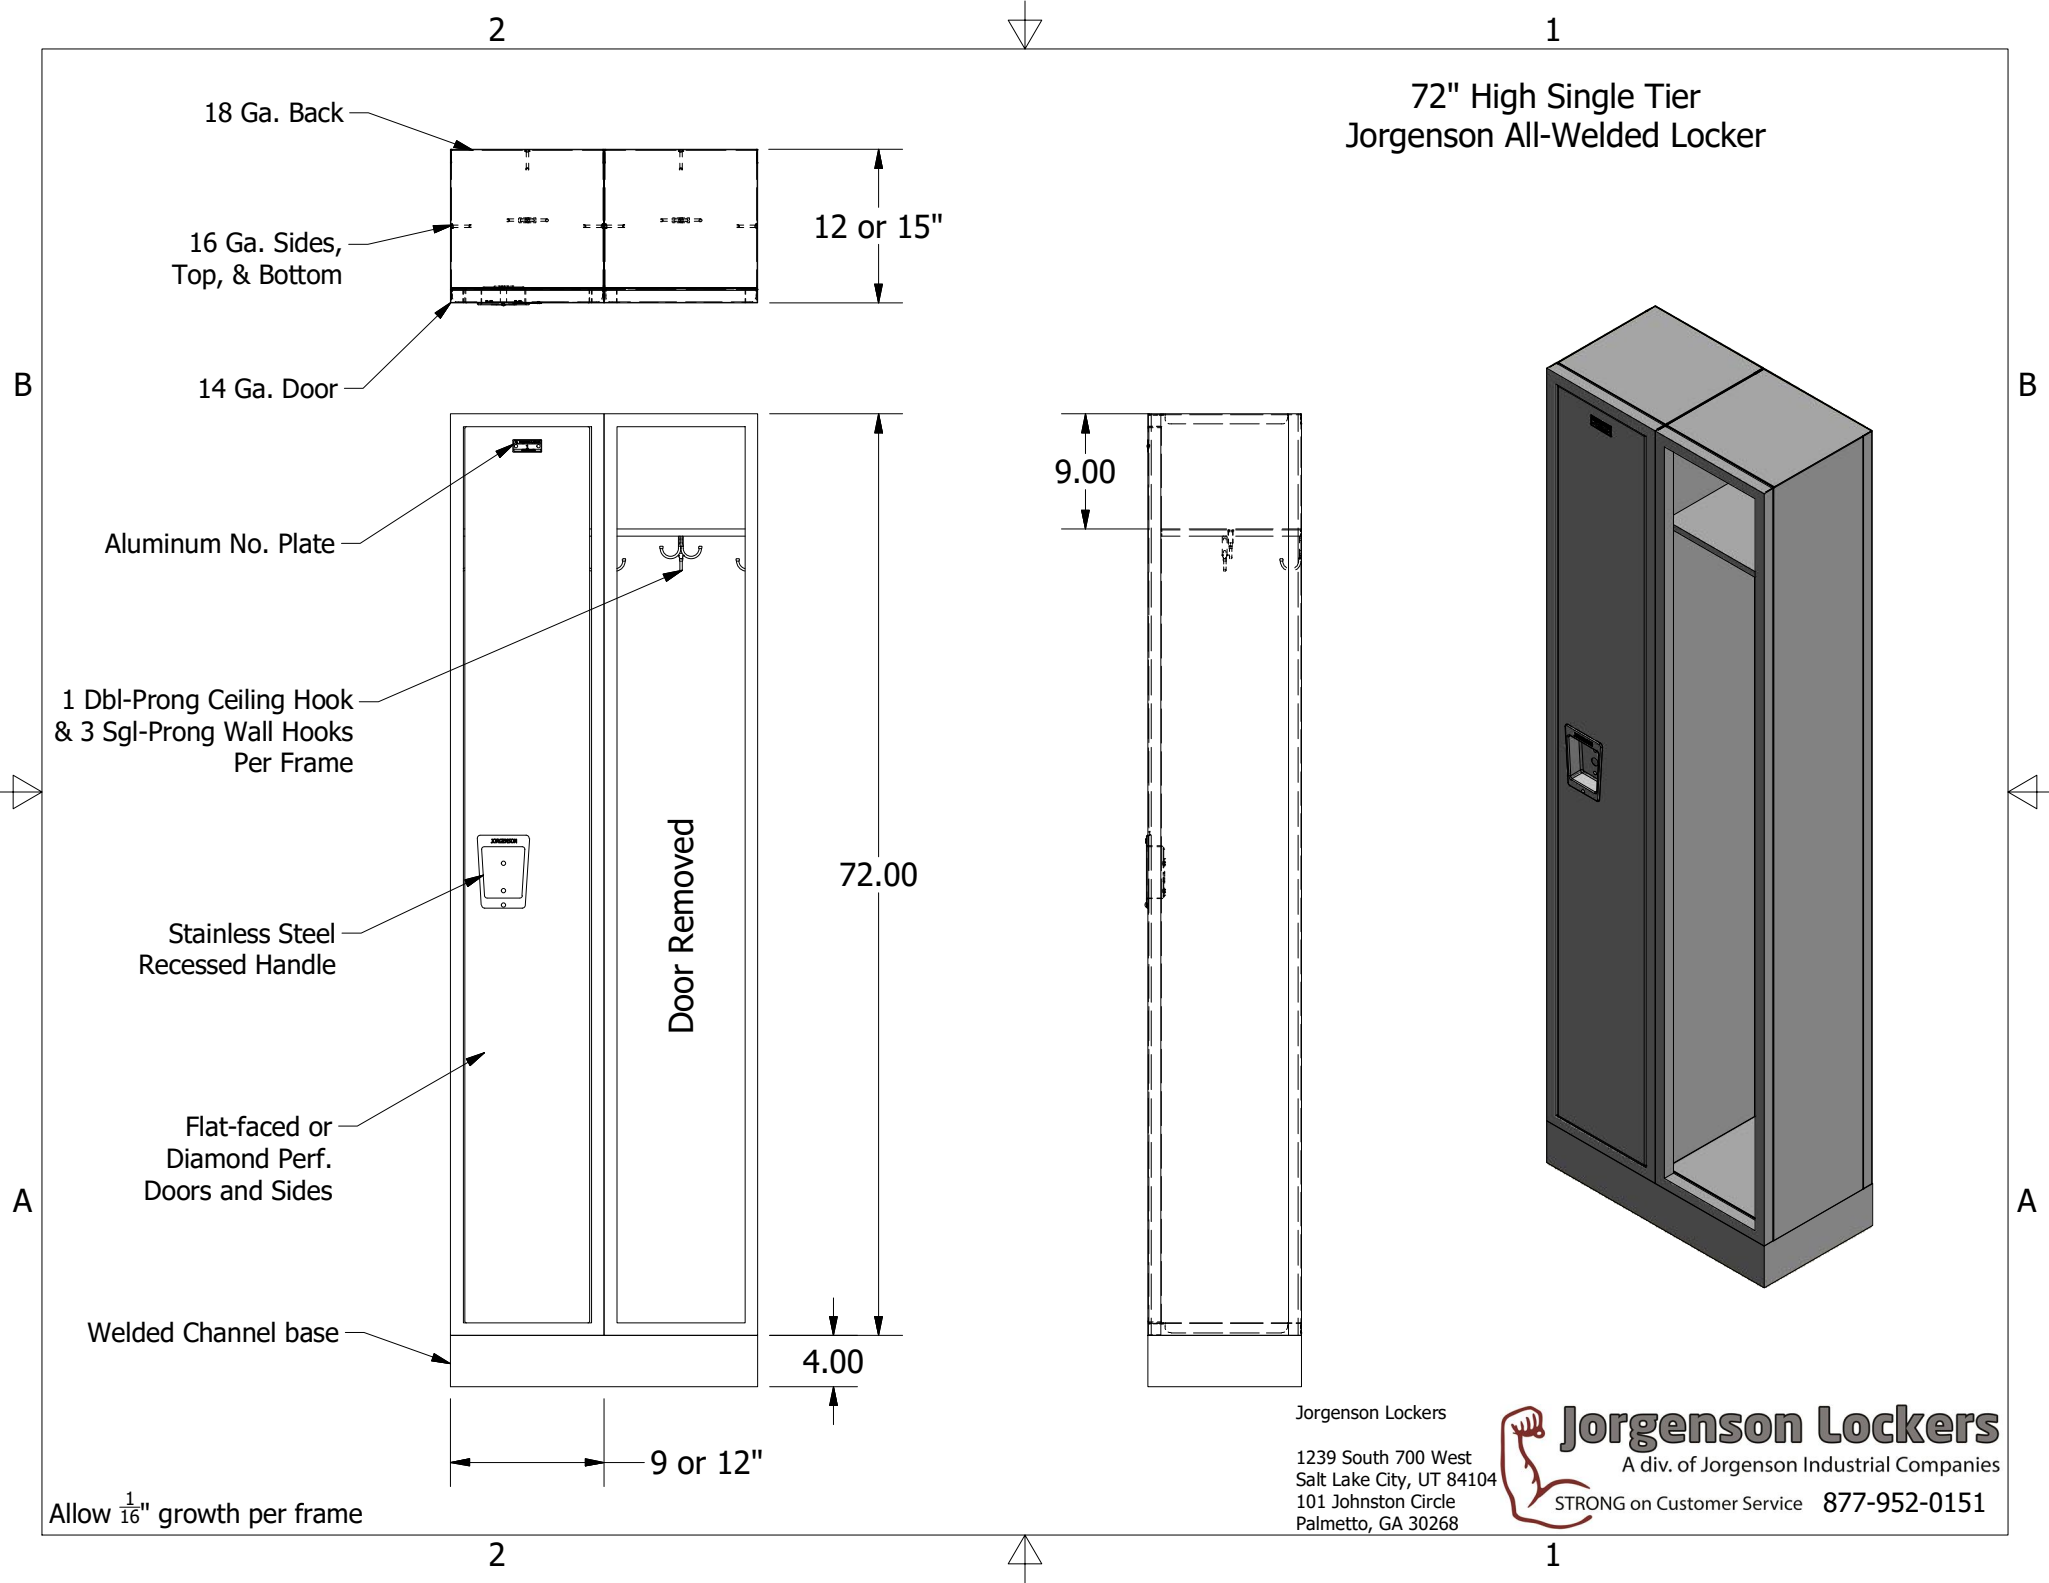

72" High Single Tier
Jorgenson All-Welded Locker

Allow $\frac{1}{16}$ " growth per frame

Jorgenson Lockers

1239 South 700 West
Salt Lake City, UT 84104
101 Johnston Circle
Palmetto, GA 30268

Jorgenson Lockers