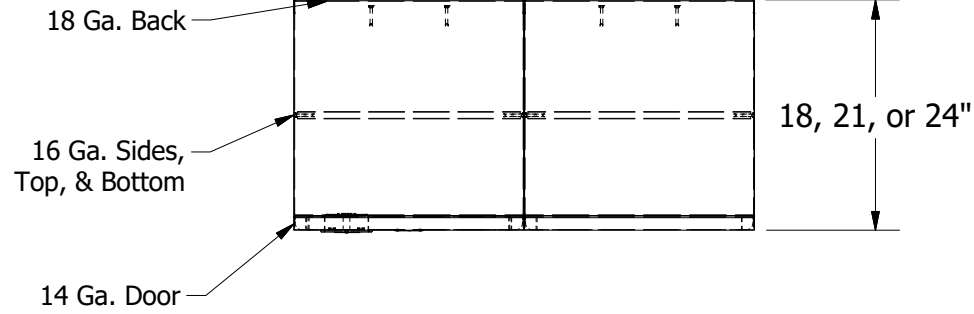

72" High Single Tier  
Jorgenson All-Welded Locker

Allow  $\frac{1}{16}$ " growth per frame

Jorgenson Lockers

1239 South 700 West  
Salt Lake City, UT 84104  
101 Johnston Circle  
Palmetto, GA 30268

**Jorgenson Lockers**