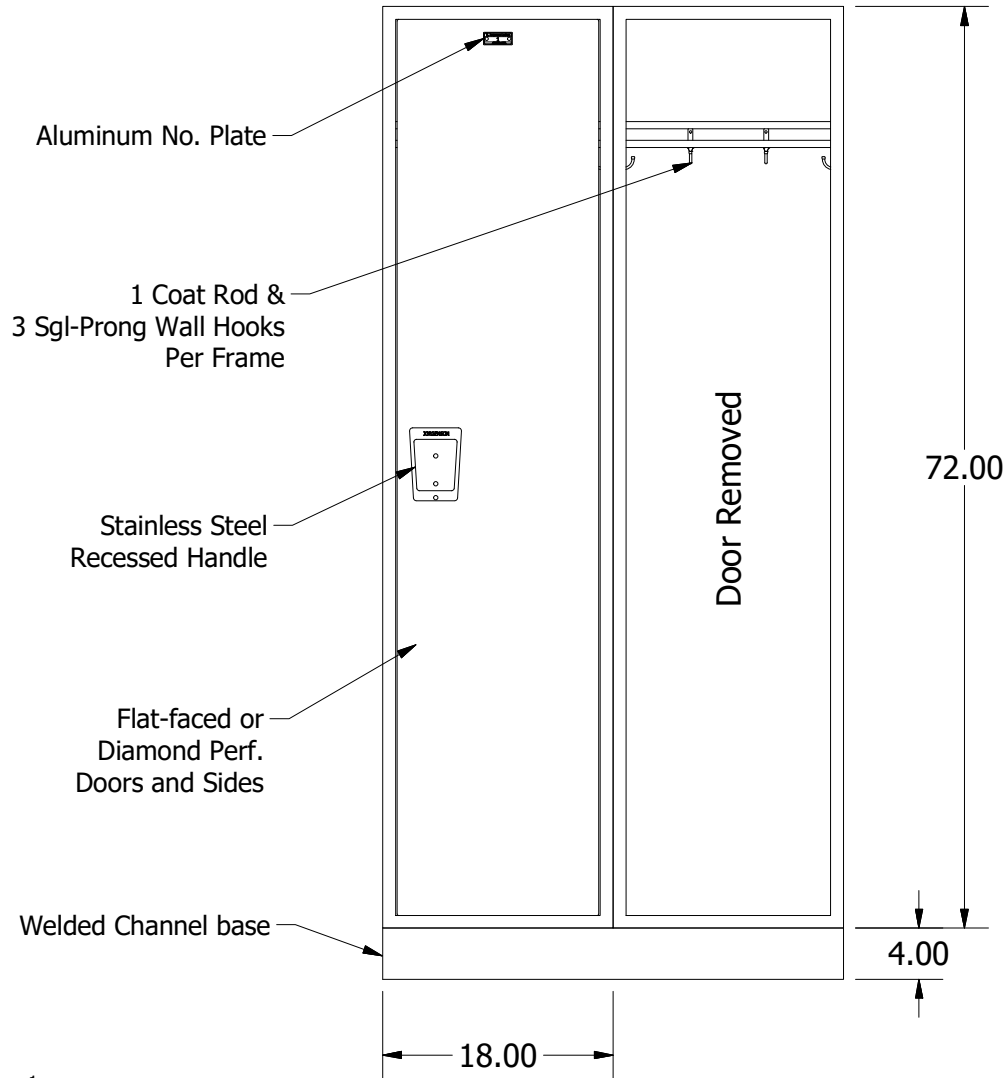

72" High Single Tier  
Jorgenson All-Welded Locker

Allow  $\frac{1}{16}$ " growth per frame

Jorgenson Lockers

1239 South 700 West  
Salt Lake City, UT 84104  
101 Johnston Circle  
Palmetto, GA 30268

**Jorgenson Lockers**