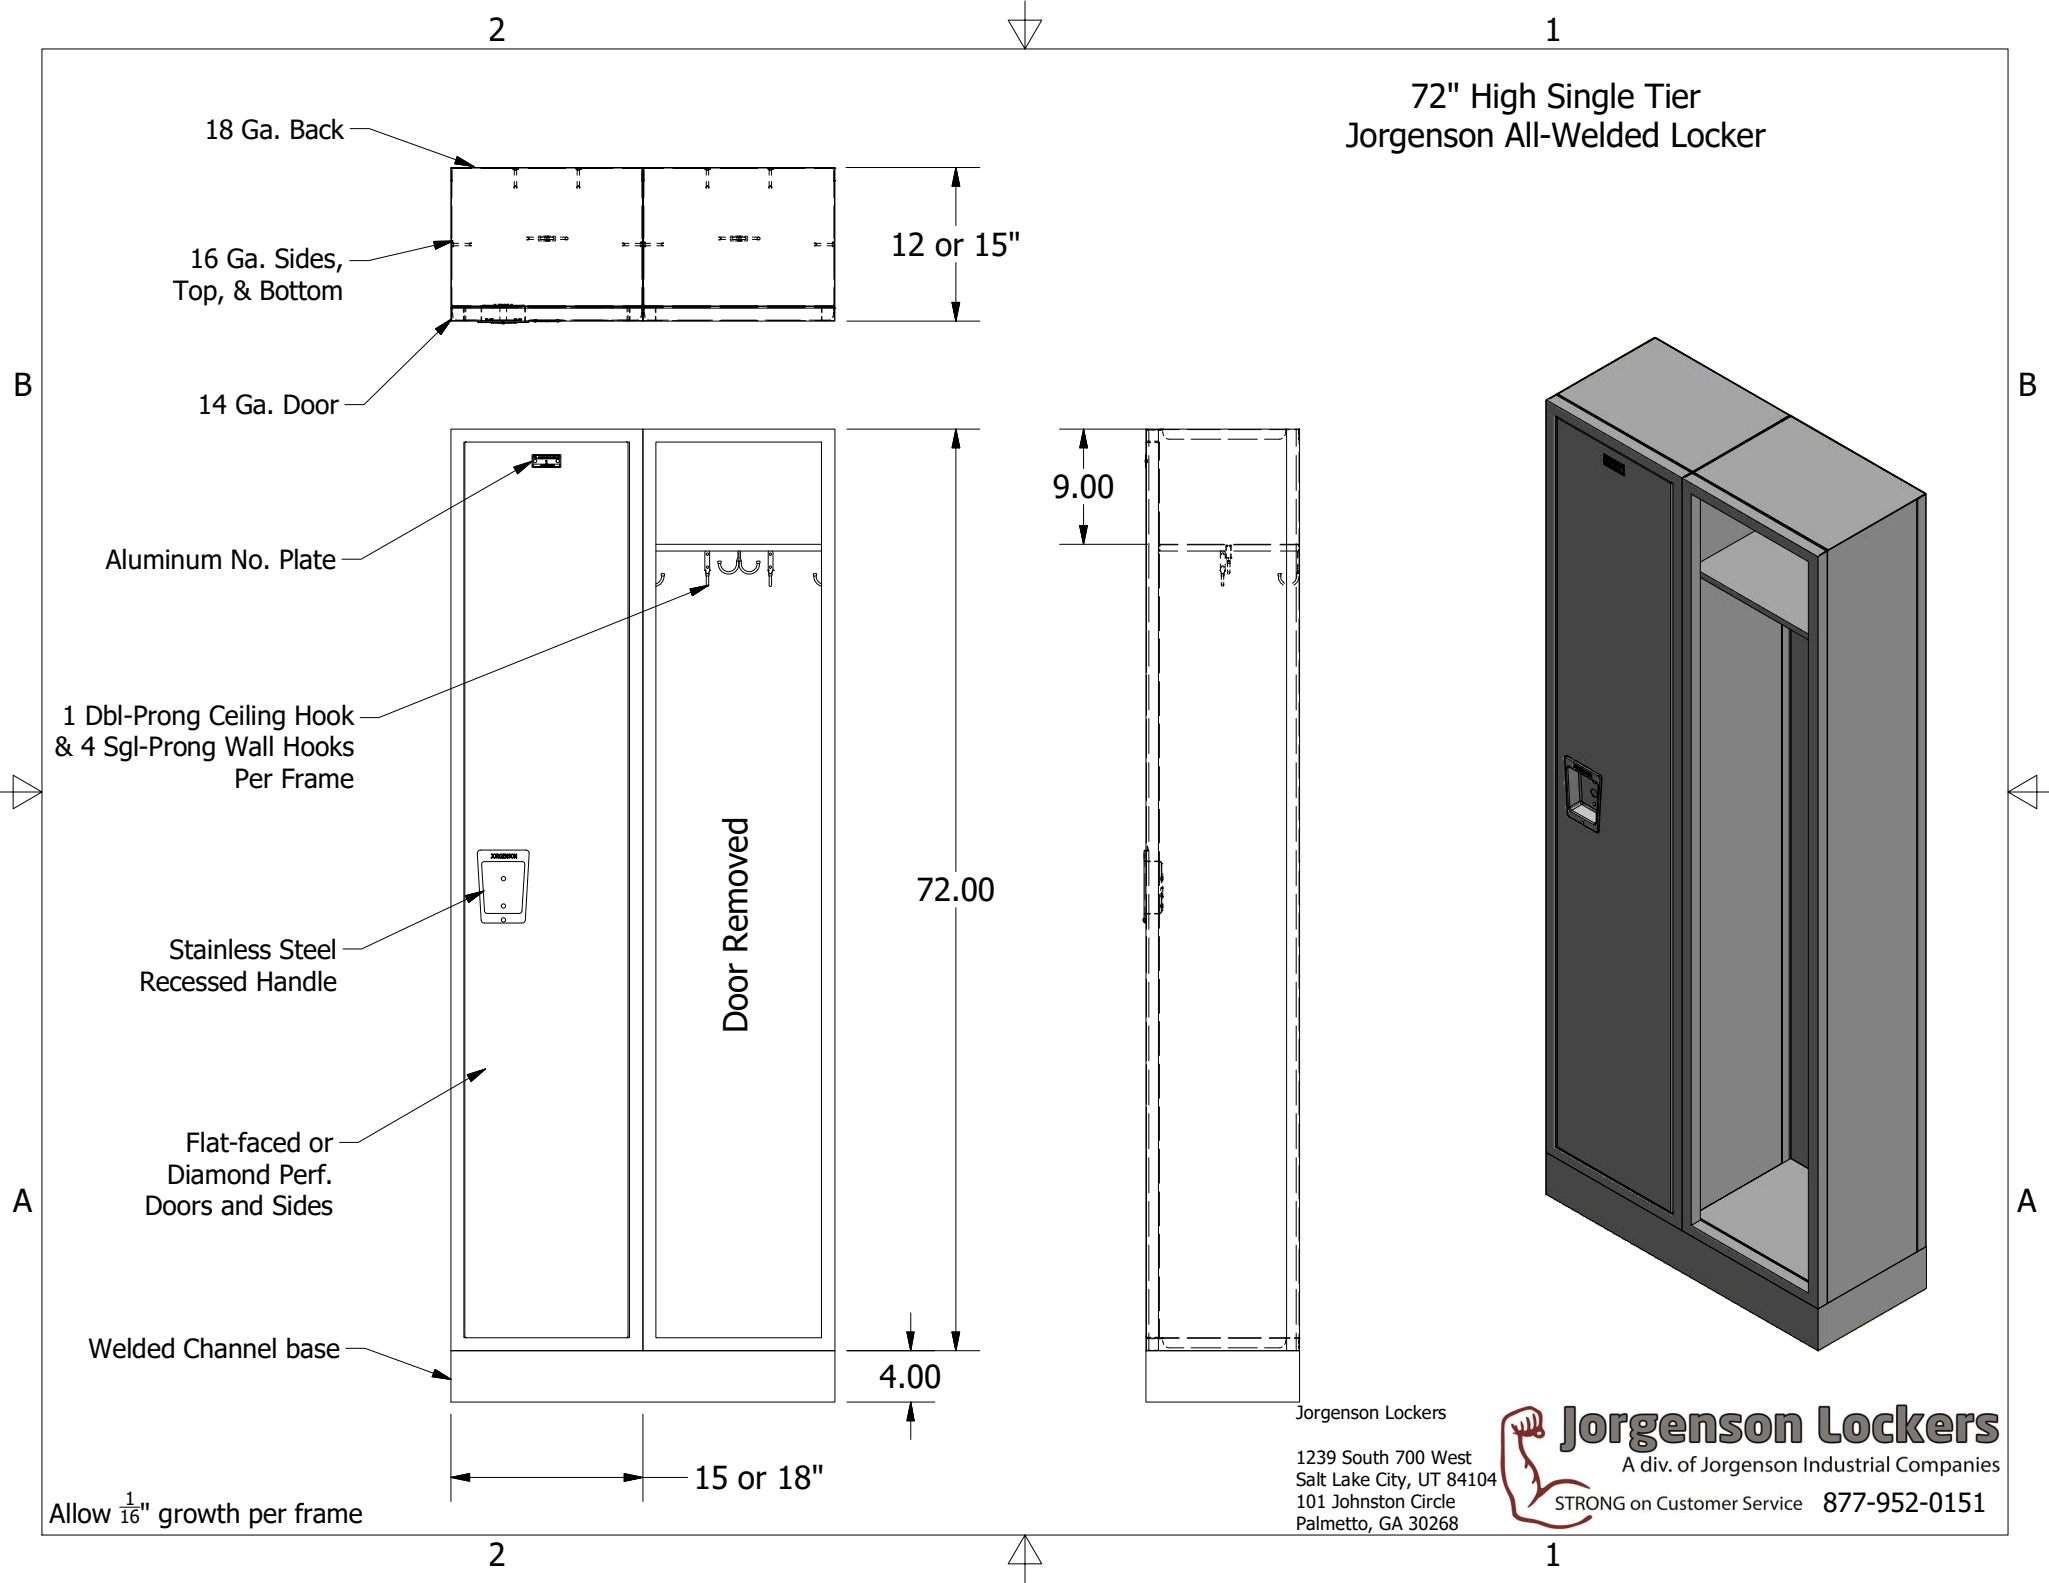

72" High Single Tier Jorgenson All-Welded Locker

Allow $\frac{1}{16}$ " growth per frame

Jorgenson Lockers

1239 South 700 West
Salt Lake City, UT 84104
101 Johnston Circle
Palmetto, GA 30268

Jorgenson Lockers