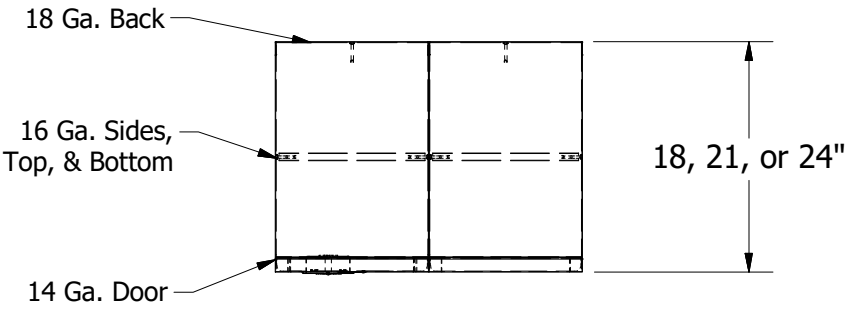

60" High Single Tier
Jorgenson All-Welded Locker

Allow $\frac{1}{16}$ " growth per frame

Jorgenson Lockers

1239 South 700 West
Salt Lake City, UT 84104
101 Johnston Circle
Palmetto, GA 30268

Jorgenson Lockers