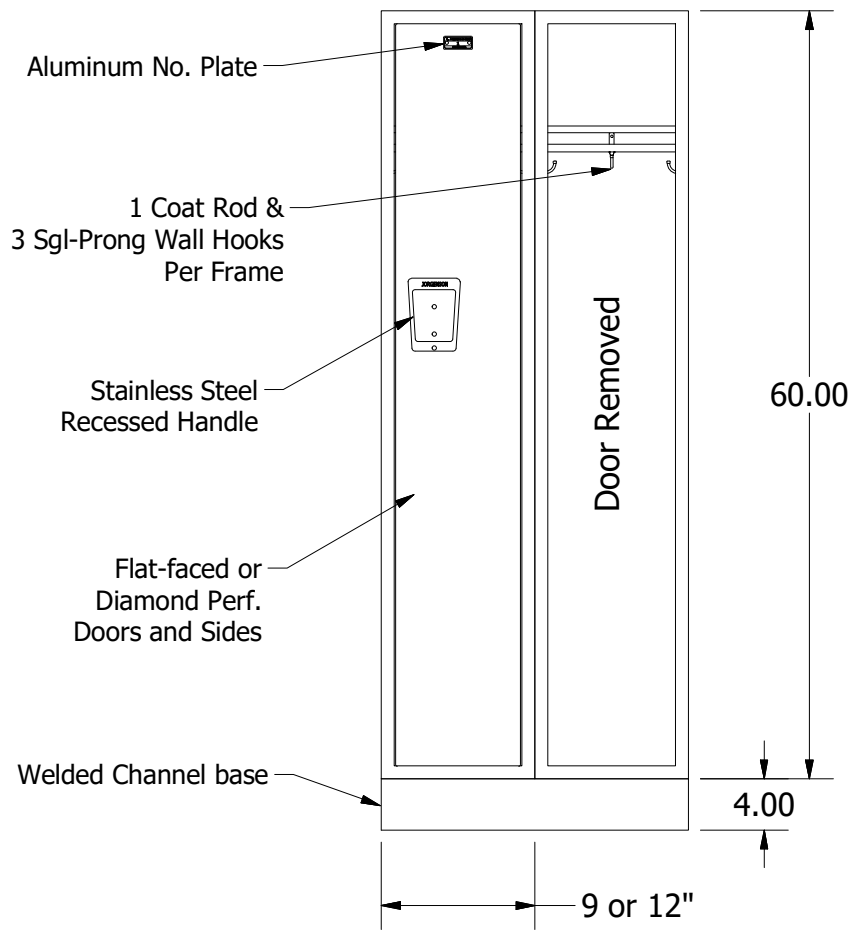

60" High Single Tier
Jorgenson All-Welded Locker

Allow $\frac{1}{16}$ " growth per frame

Jorgenson Lockers

1239 South 700 West
Salt Lake City, UT 84104
101 Johnston Circle
Palmetto, GA 30268

Jorgenson Lockers