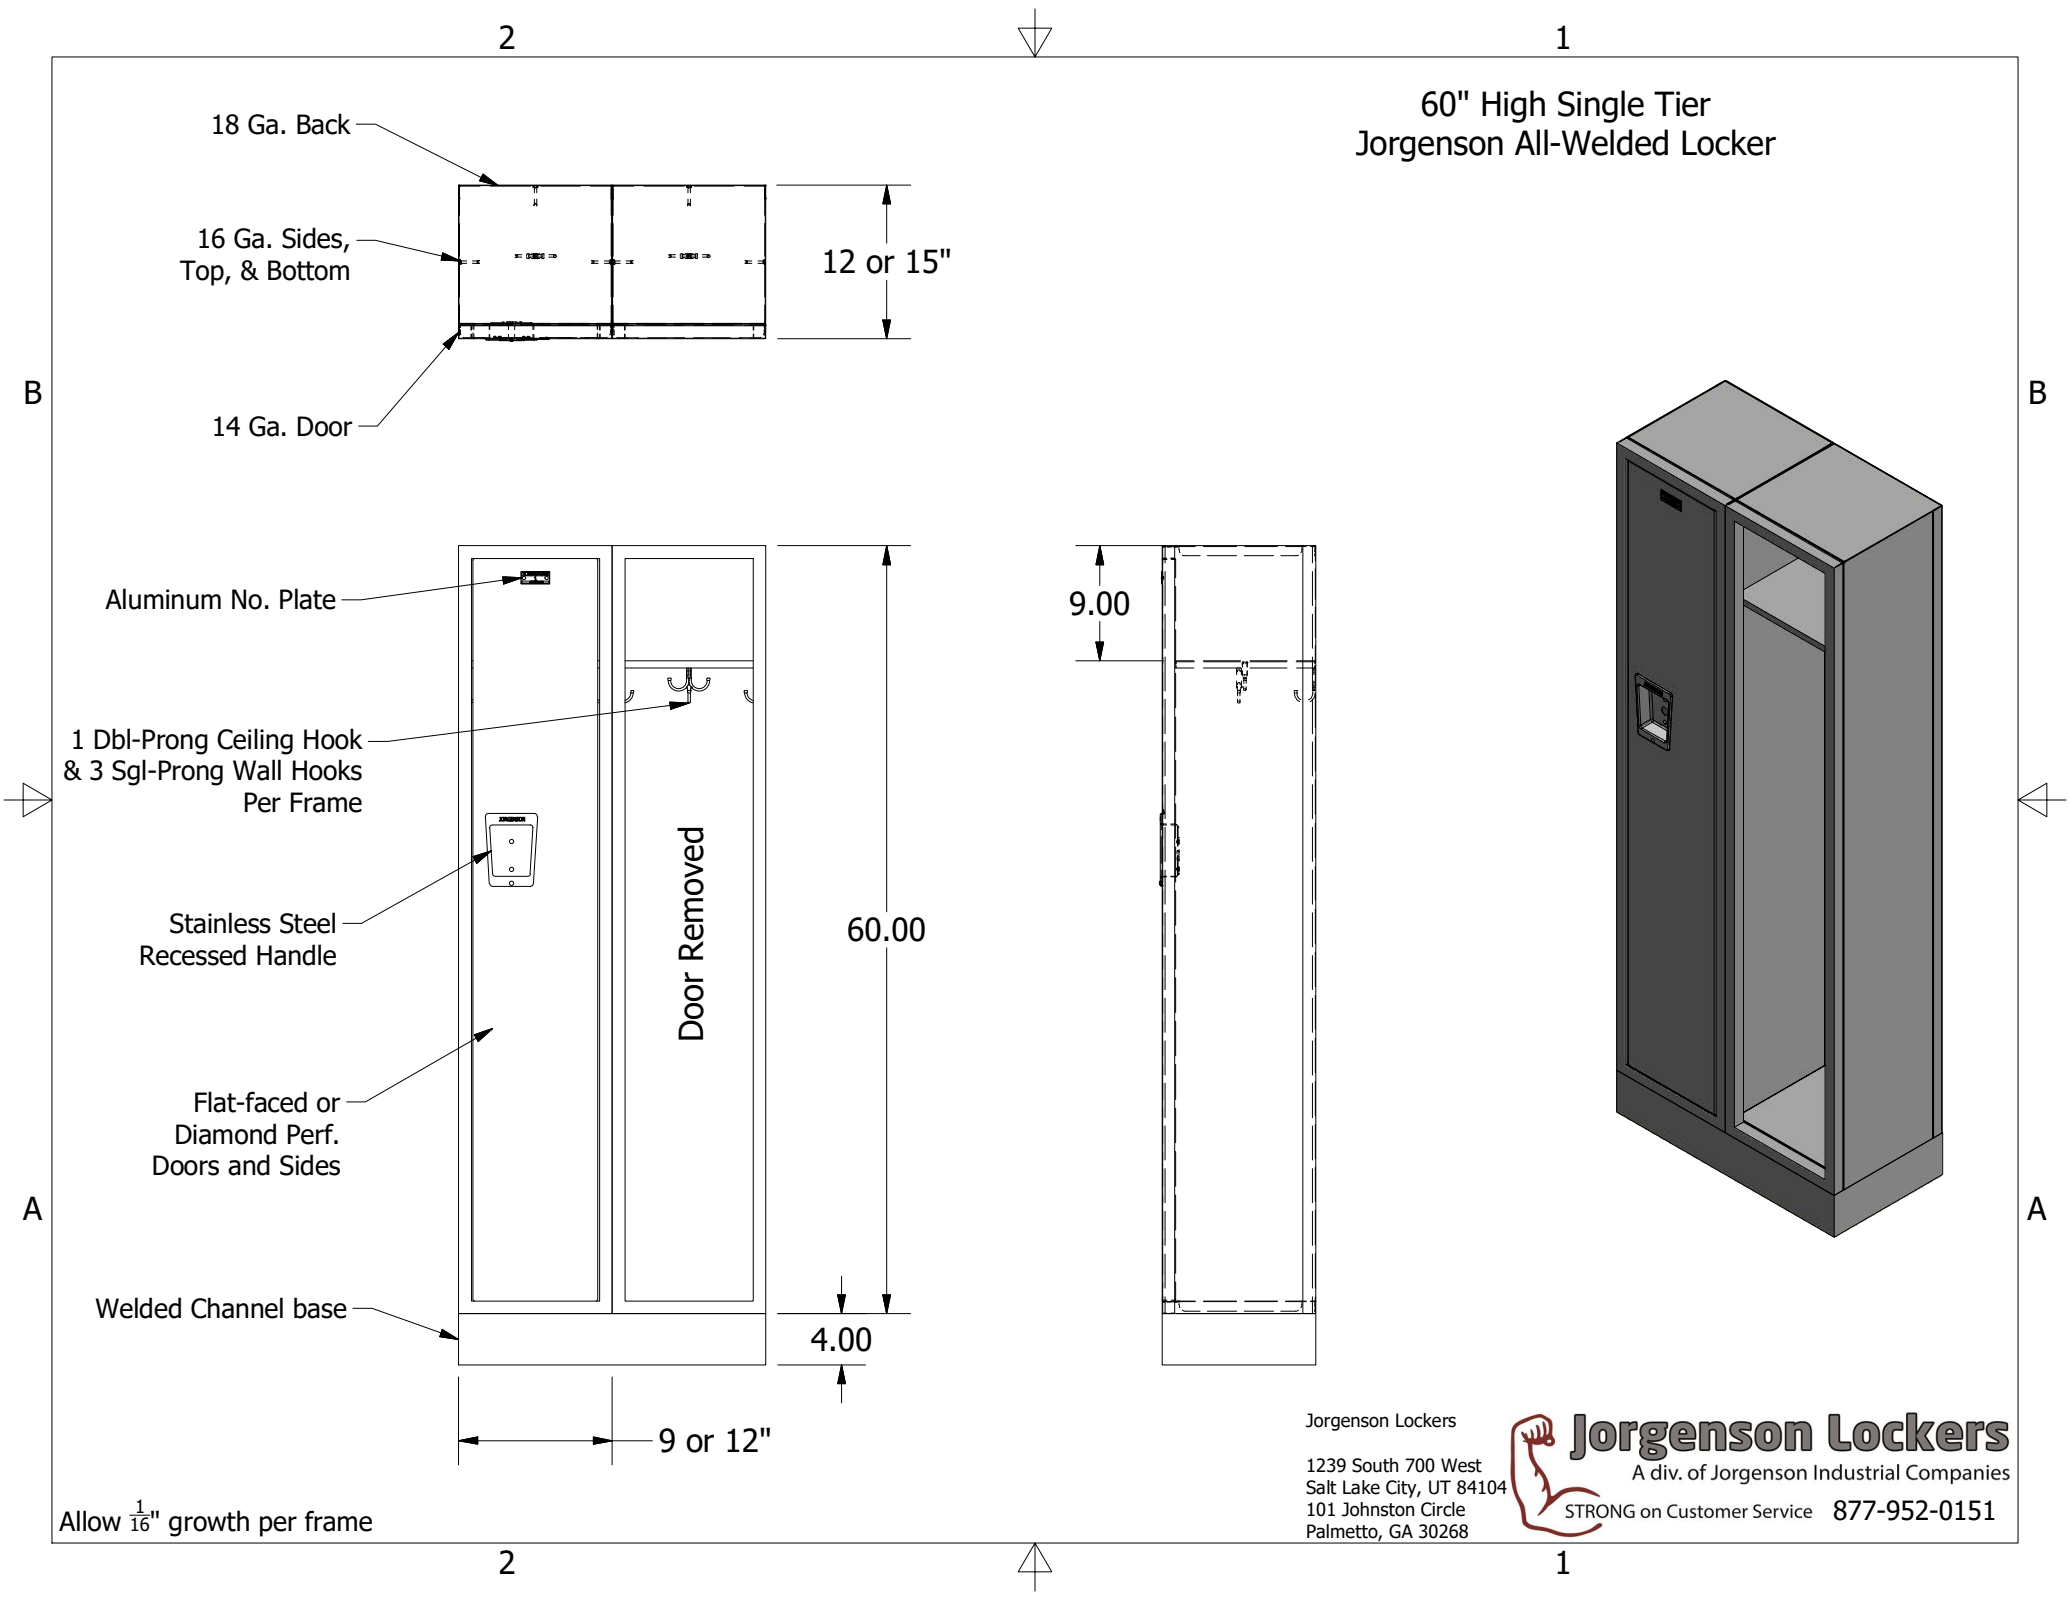

60" High Single Tier Jorgenson All-Welded Locker

Allow $\frac{1}{16}$ " growth per frame

Jorgenson Lockers

1239 South 700 West
Salt Lake City, UT 84104
101 Johnston Circle
Palmetto, GA 30268

Jorgenson Lockers