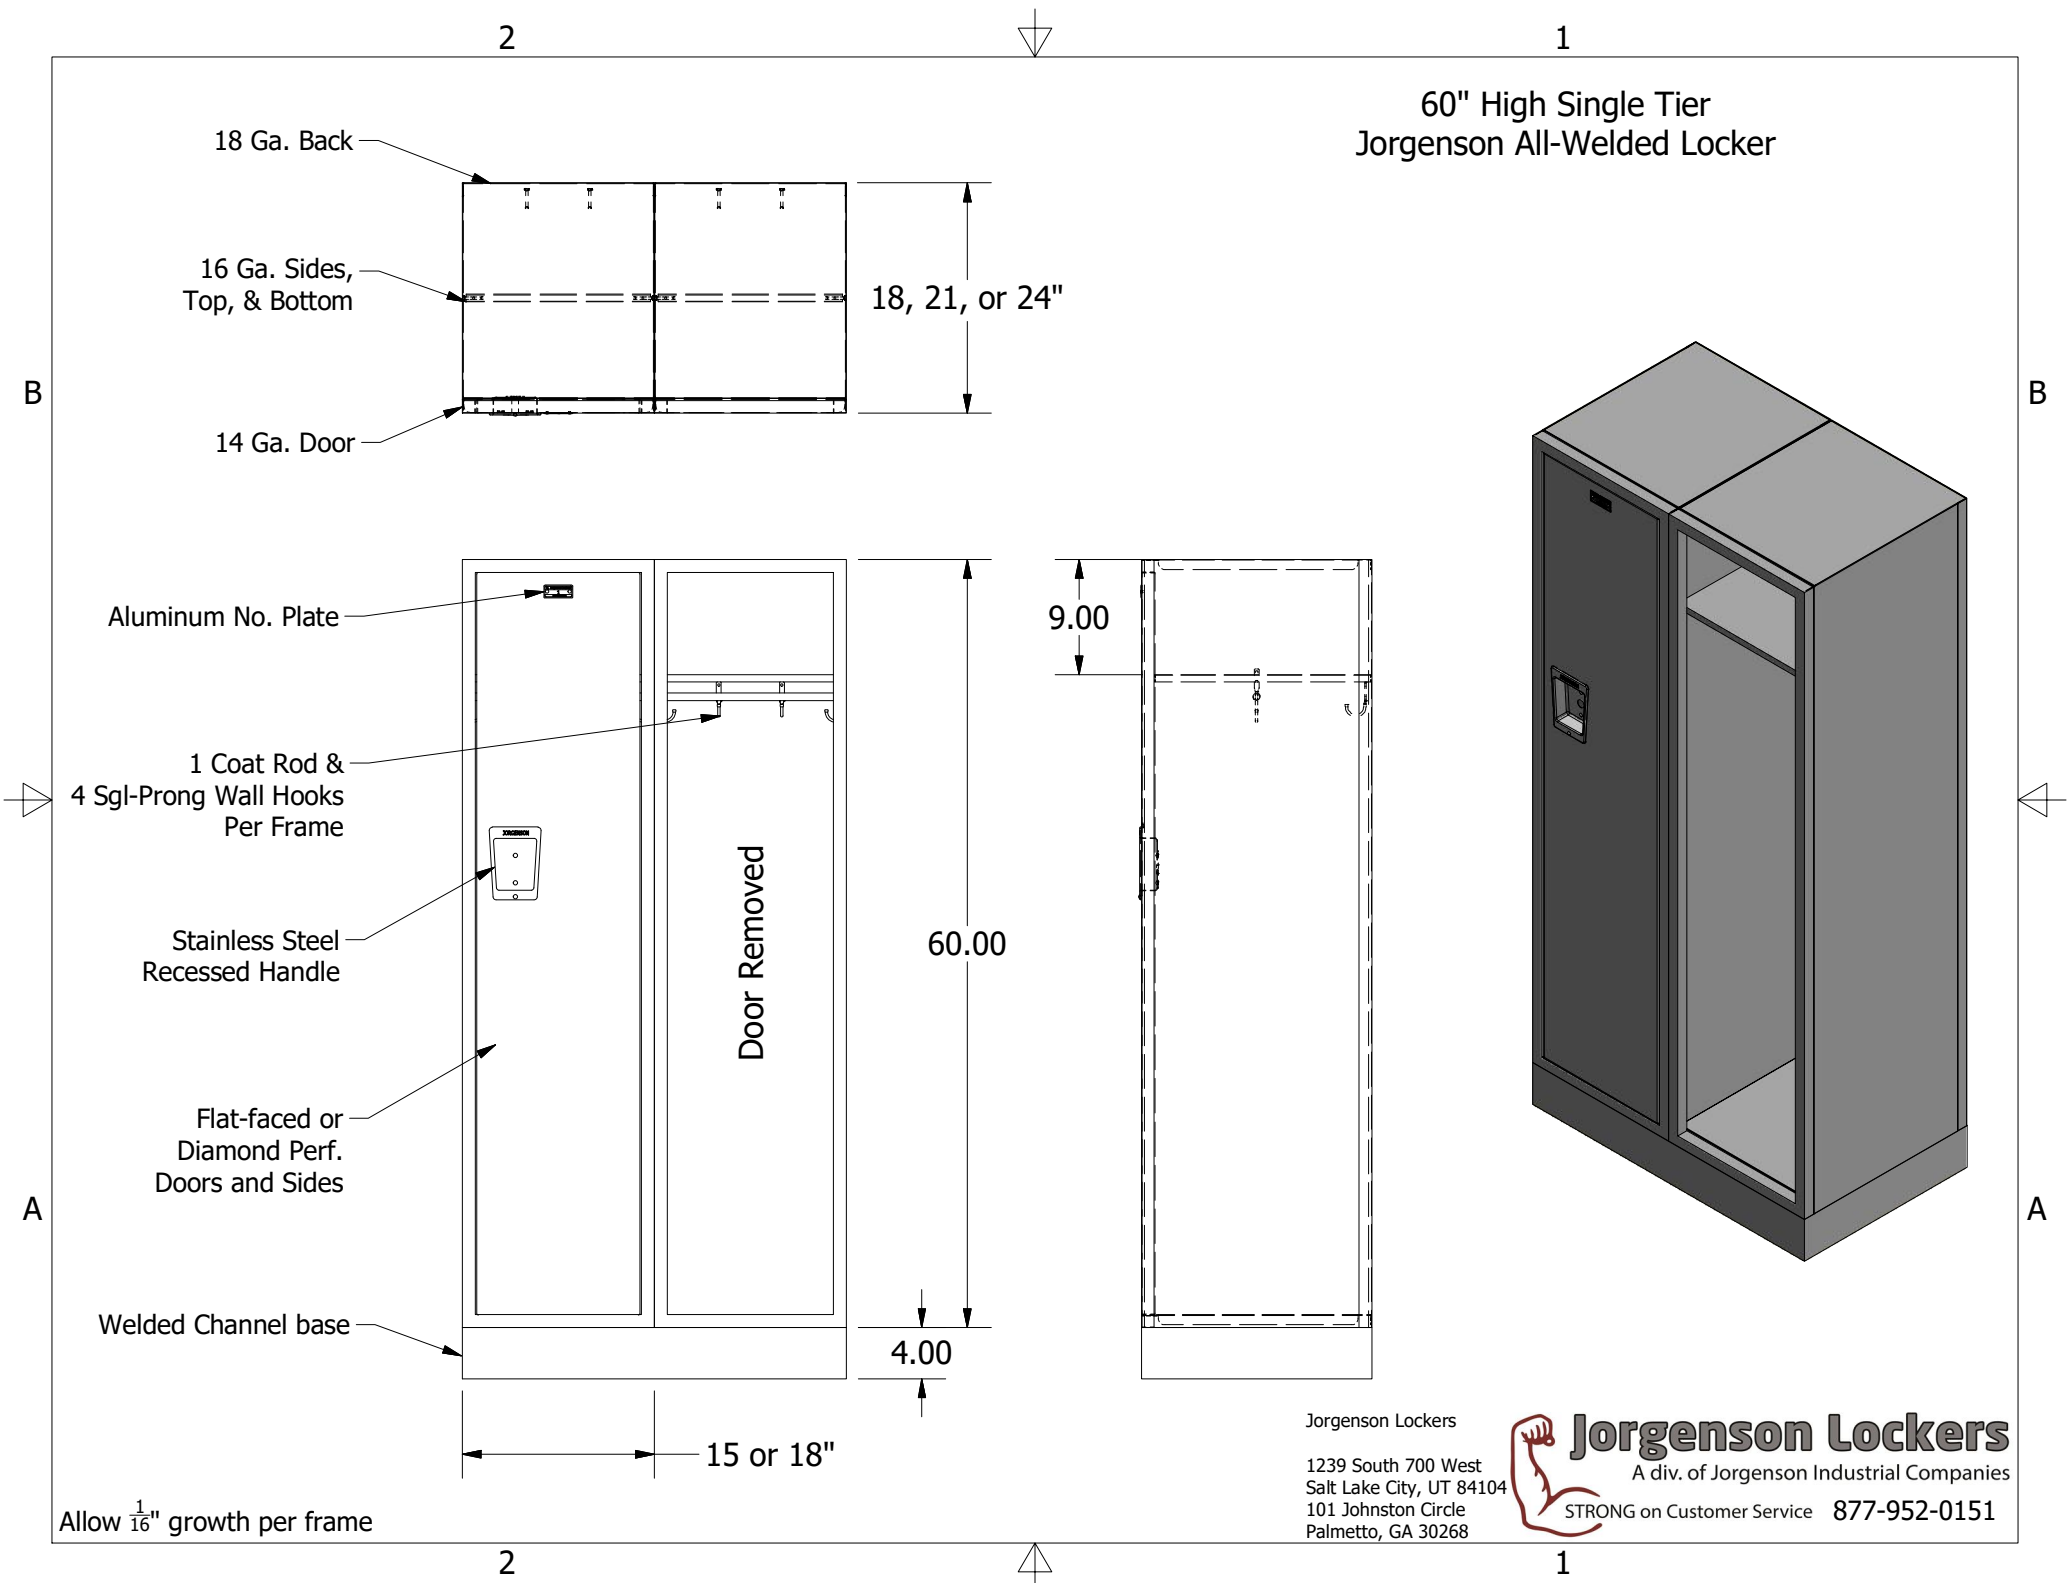

60" High Single Tier Jorgenson All-Welded Locker

Allow $\frac{1}{16}$ " growth per frame

Jorgenson Lockers

1239 South 700 West
Salt Lake City, UT 84104
101 Johnston Circle
Palmetto, GA 30268

Jorgenson Lockers
A div. of Jorgenson Industrial Companies
STRONG on Customer Service 877-952-0151