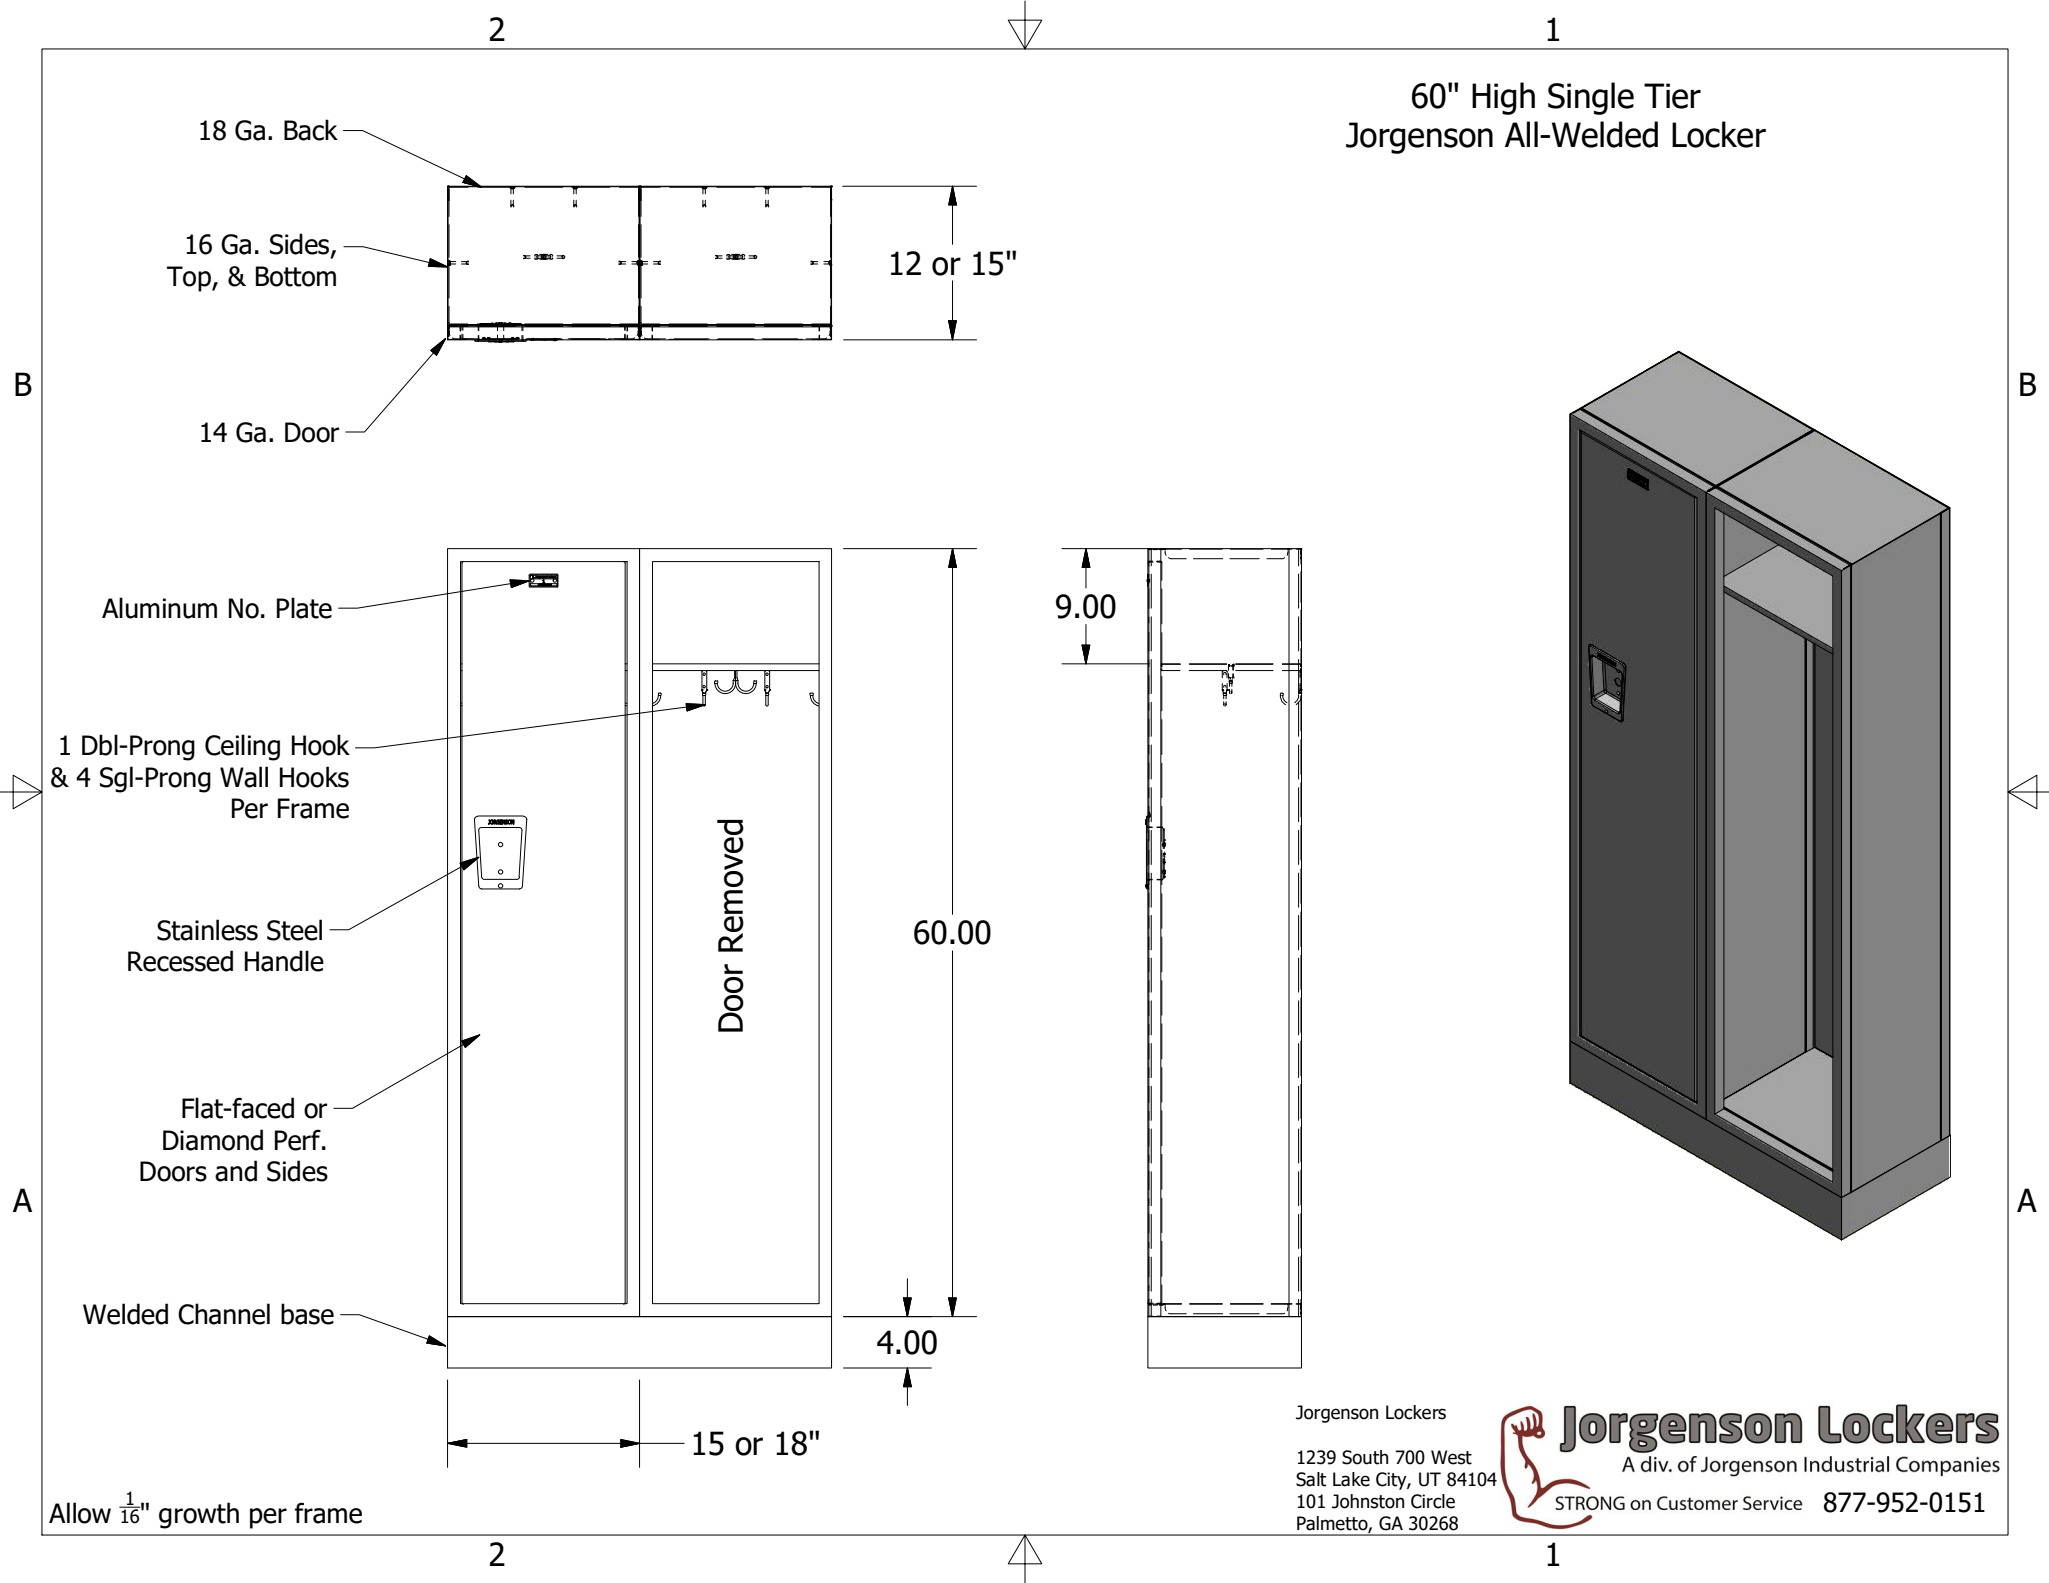

60" High Single Tier Jorgenson All-Welded Locker

18 Ga. Back

16 Ga. Sides,
Top, & Bottom

14 Ga. Door

12 or 15"

Aluminum No. Plate

1 Dbl-Prong Ceiling Hook
& 4 Sgl-Prong Wall Hooks
Per Frame

Stainless Steel
Recessed Handle

Flat-faced or
Diamond Perf.
Doors and Sides

Welded Channel base

60.00

4.00

9.00

15 or 18"

Allow $\frac{1}{16}$ " growth per frame

Door Removed